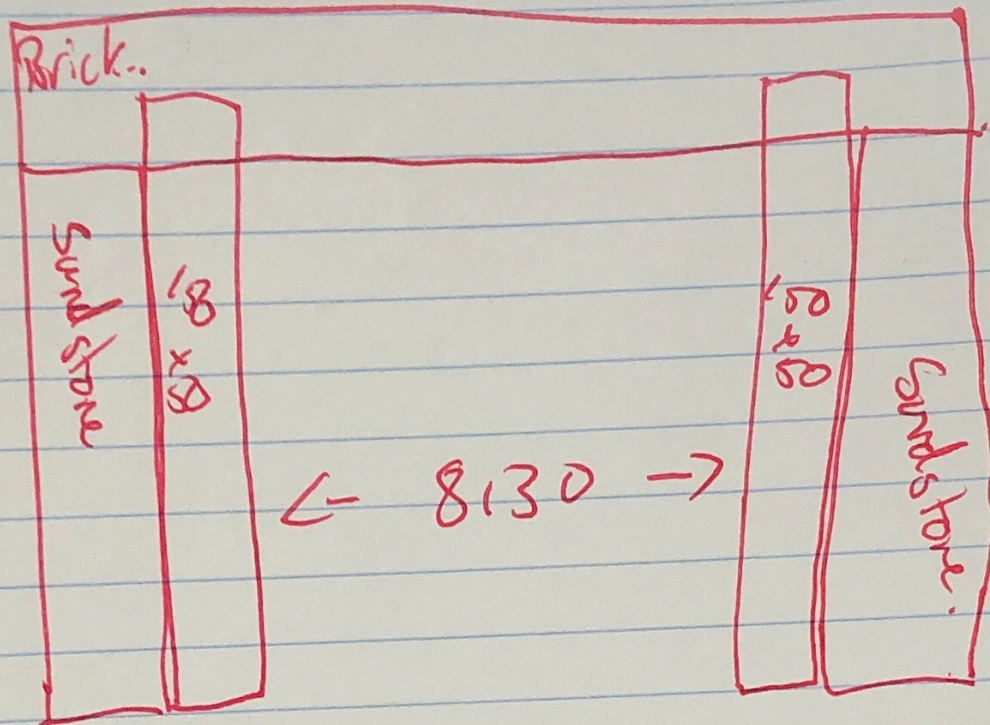

Order: Lilli Pilli

Posts to have foot plates and side tabs.

2200h x 8130w. 75mm Solid.
LN ATA Standard.
2 x Posts. 2580mm.

Monument. ASAP Please.

Gory's Price. \$6700 + GST.