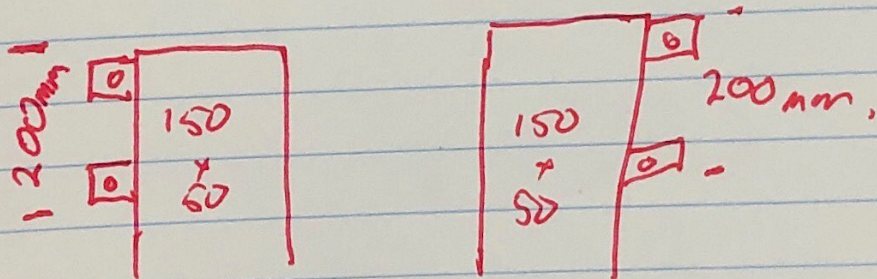

Order: Lilli Pilli

Posts to have foot plates and side tabs.

2200h x 8130w. 75mm Solid.
LN ATA Standard.
2 x Posts. 2580mm.

Monument. ASAP Please.

Gory's Price. \$6700 + GST.