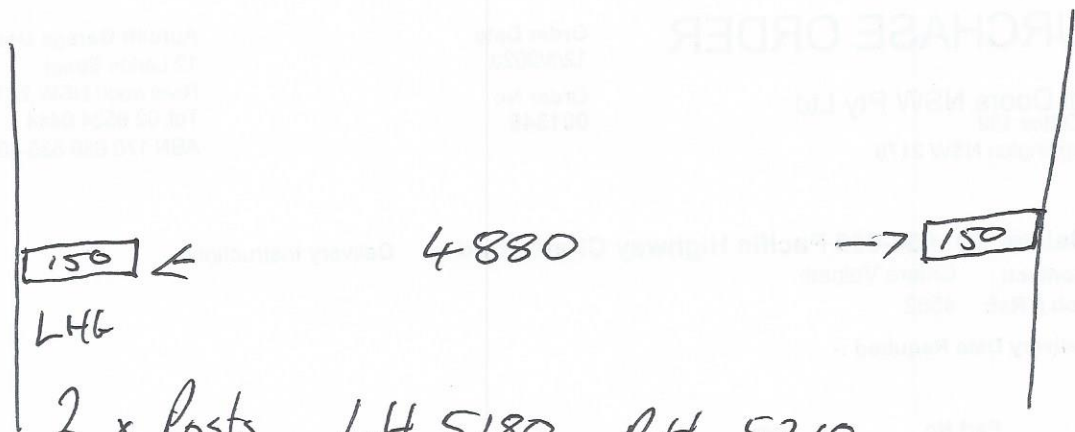

# Order Chats wood Dock

LHG

2 x Posts LH 5180 RH 5210

75 Perf.

Anodic slate Grey.

LH Gear Grifco 240.

4300h.