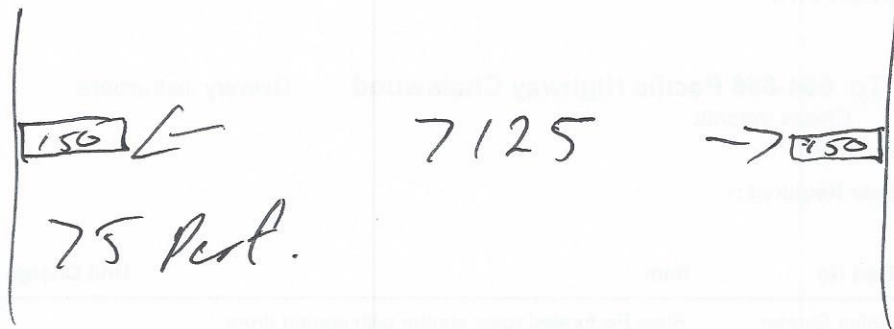

Chatswood. Order.  
Second Carpark.

LH Post. 2790

RH Post 3020

2800h.

Anodic Slate Grey.

ATA Motor.

LHG.