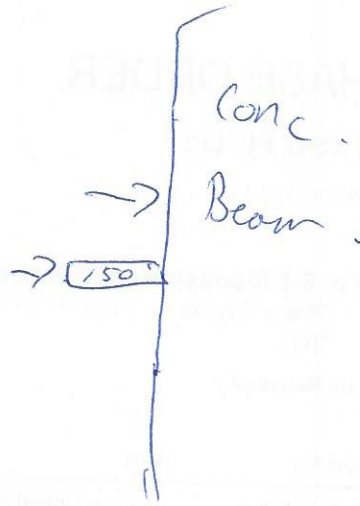

JOB# 10501 - Gladesville

75 Perf  
PC.  
ATA LH Reversed.  
2x Posts 2600  
2200h.  
Monument