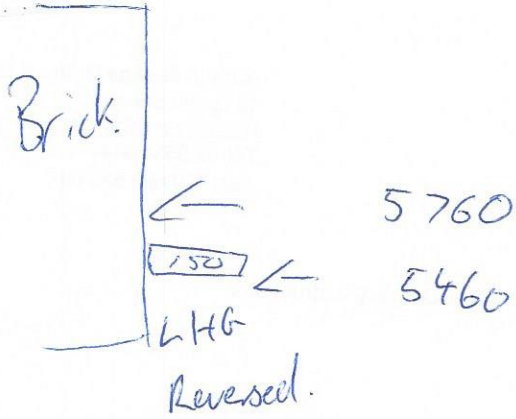

JOB# 10501 - Gladesville

75 Perf  
PC.  
ATA LH Reversed.  
2x Posts 2600  
2200h.  
Monument