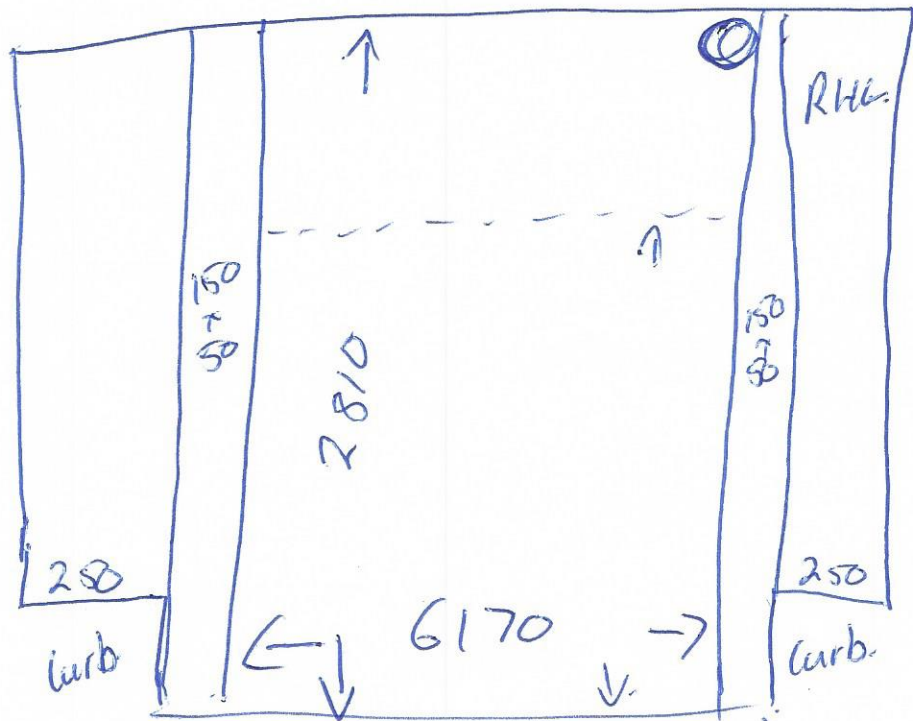

Auburn. Order Gony.

RHG. standard if 400mm is enough

2250h x 6170w.

\$4400 as Per Gony (Dorroyl wiring)

ATA.

75 Perf. Shale Grey.