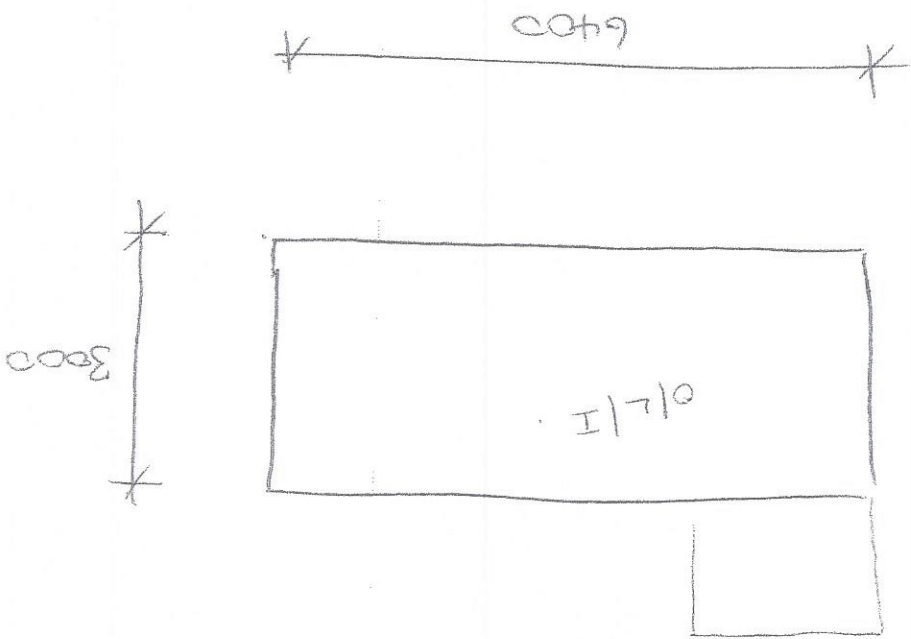

18-24 RAILWAY ST LIDCOMBE

4 x 150x50 Posts - 3000H. Need to fix to side wall
ON R.H.S.

1 x DEADLIFT MOUNT WITH LOGICS

Door 2400H x 5800W

Colour ~~to~~

~~Charcoal Satin~~

Charcoal Satin

Full Perf.