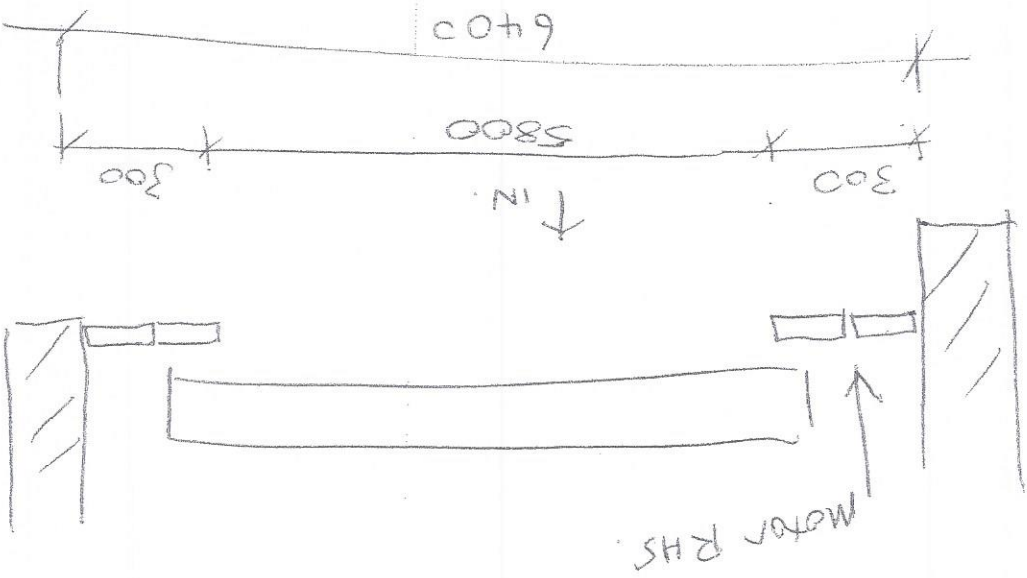

18-24 RAILWAY ST LIDCOMBE

4 x 150x50 Posts - 3000H. Need to fix to side wall
ON R.H.S.

1 x DEADLIFT MOUNT WITH LOGICS

Door 2400H x 5800W

Colour ~~to~~

~~Charcoal Satin~~

Charcoal Satin

Full Perf.