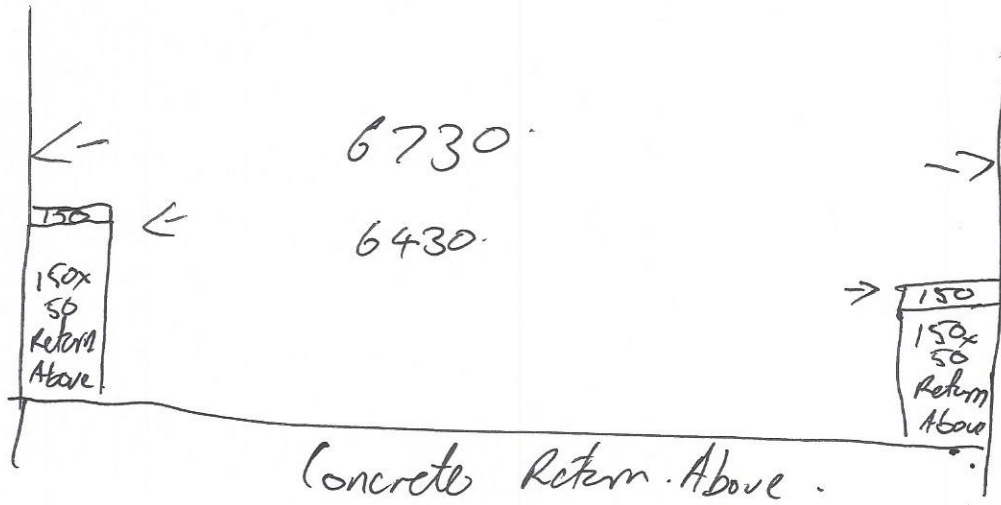

# Order Kelleyville

2x shutters 75 Perf Movement. RHG.

2250 h 1x 6430w 1x 6450w

RH Inside Mount. x 2.

Posts as below. to fix Above + Behind shutter.