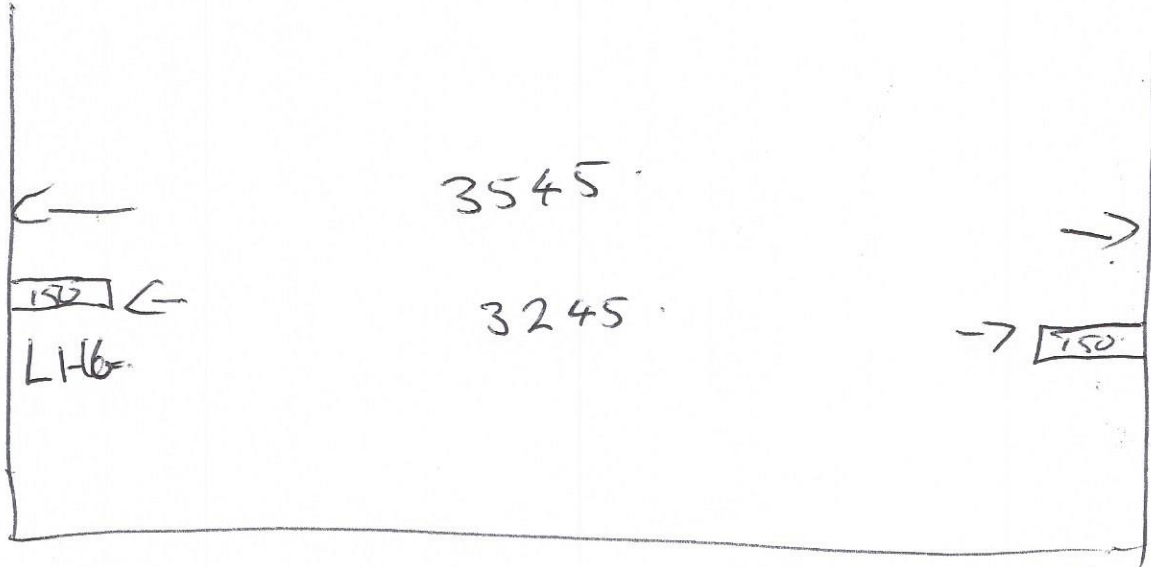

Order Sam Soaci

2300h. x 3245.

2 x Posts. 2720h.

LHG.

ATA.

PC. Matt Black.

Side Infill by Me.