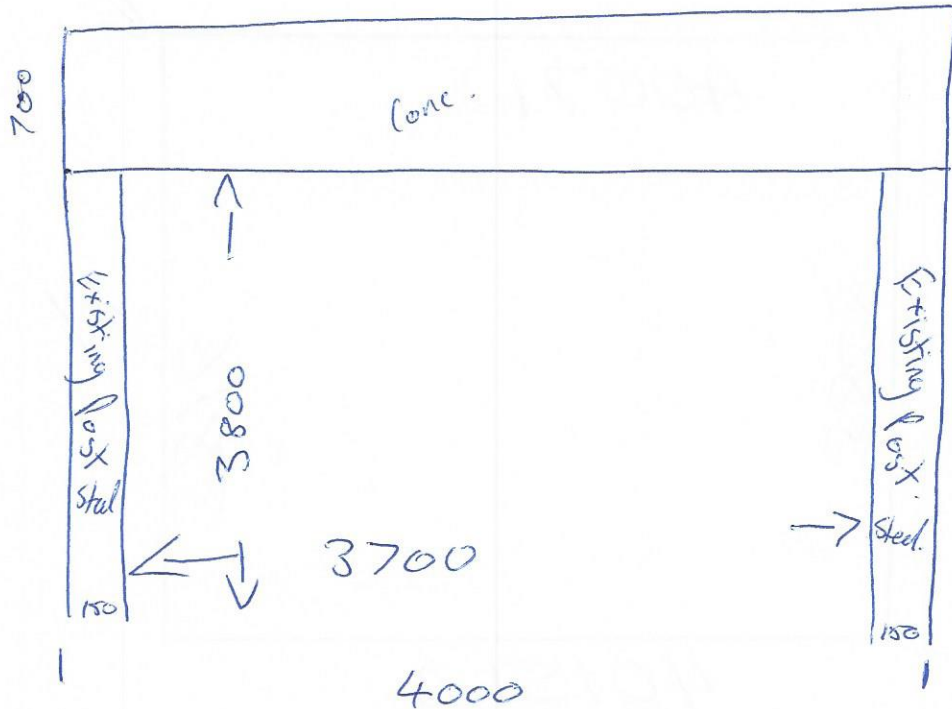

Order Peak horst  
10964

3800w 4000w RH Inside Mount  
W slat Monument Solid.  
240 Grifco

\$3200 as per Gorgy