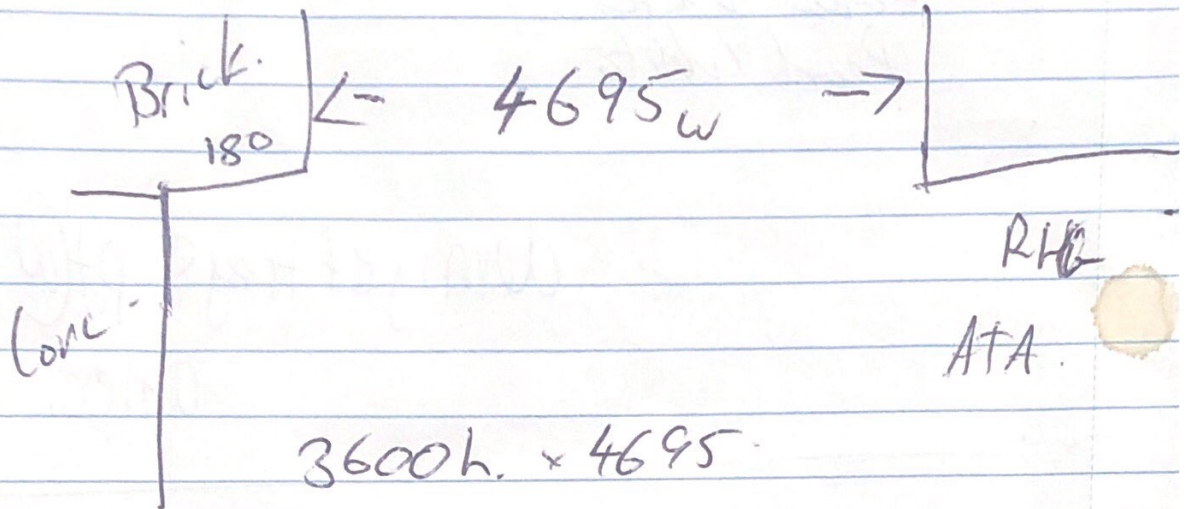

Order Cosula.

Side Mount LH Bracket with Cup

RHG

75 Per Monument Matt.

Install Friday