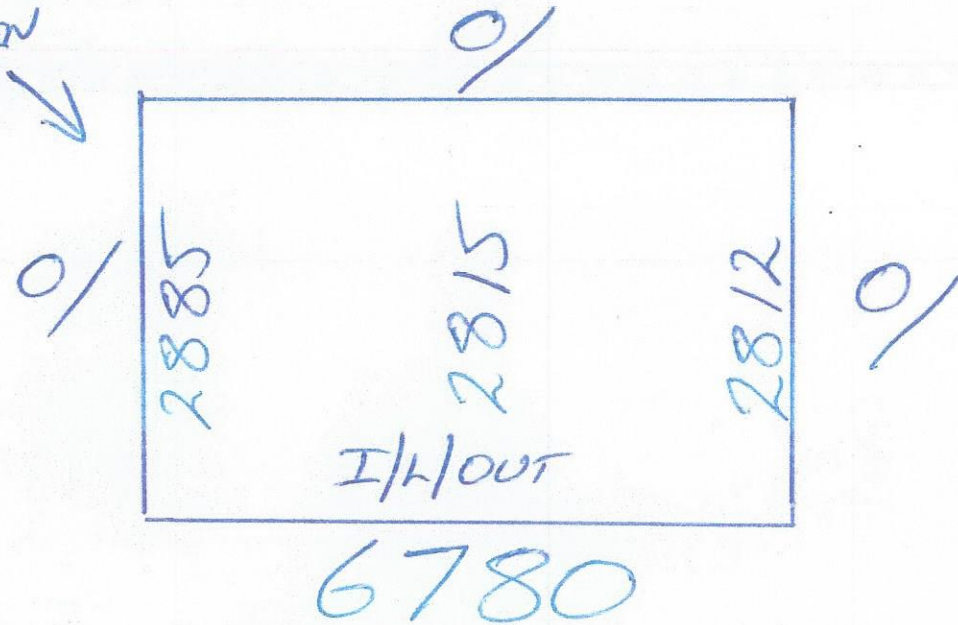

S&I PRICE PLEASE

27/1/21

CHIMNEY

- * 655 KING ST NEWTOWN - ENTERAL GOODFALL ST
- * FIRE SHUTTER GAL (CHIMNEY OP) 2300H
- * NEEDS POSTS
- * NEEDS HOOD
- * ST PETERS
- * READY TO GO!
- *

#9020
+ GST