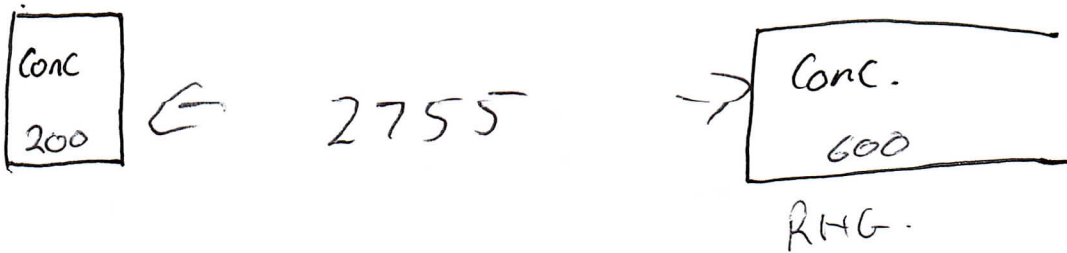

Belmore.

2x Posts LH 4320 RH 4920
 75 Solid.
 Monument -

3600h

RHG ~~2430~~ Maestro Electronic 415.

C21B controllers by US. \$3160

3500h

75 Solid.

Monument.