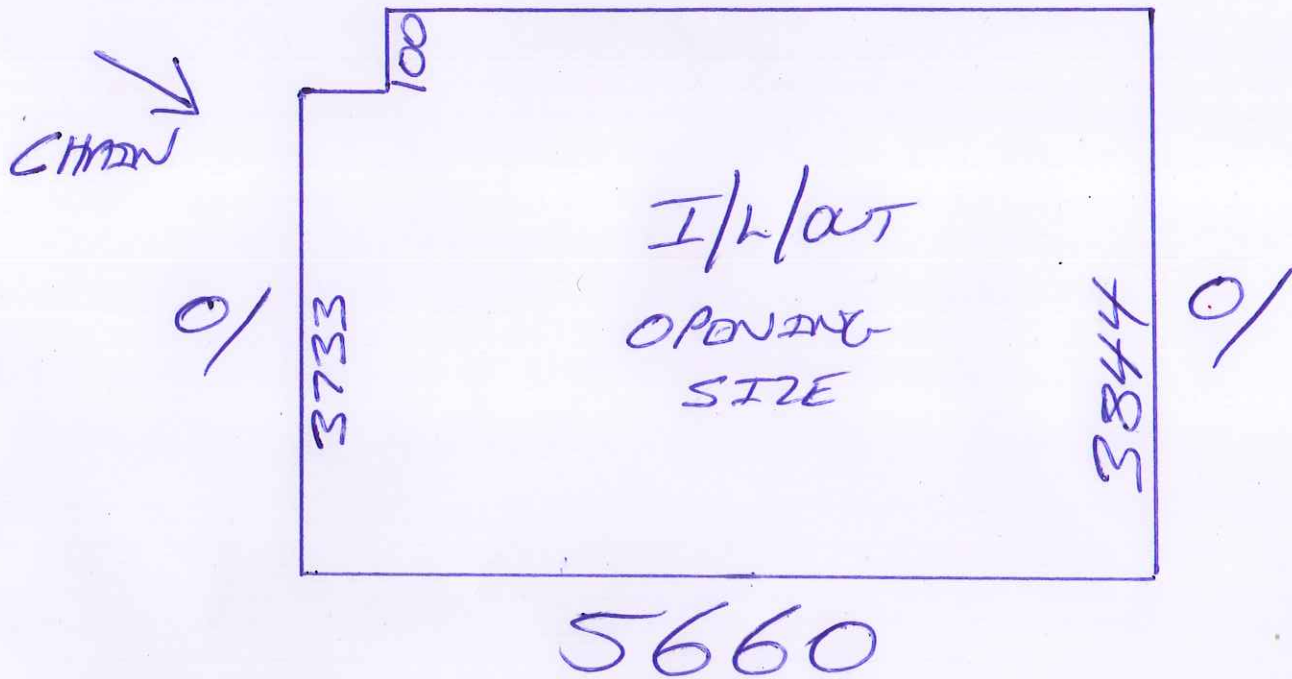

# FIRE SHUTTER

- \* 1 FIRE SHUTTER 2500 HIGH WITH HOOD.
- \* NEEDS POSTS
- \* CHAIN OP ON LHSIDE
- \* 132 WARATH ST SUTHERLAND
- \* 3 to 4 WEEKS THEN READY
- \* OOM \$9,380 + GST 8/2/21