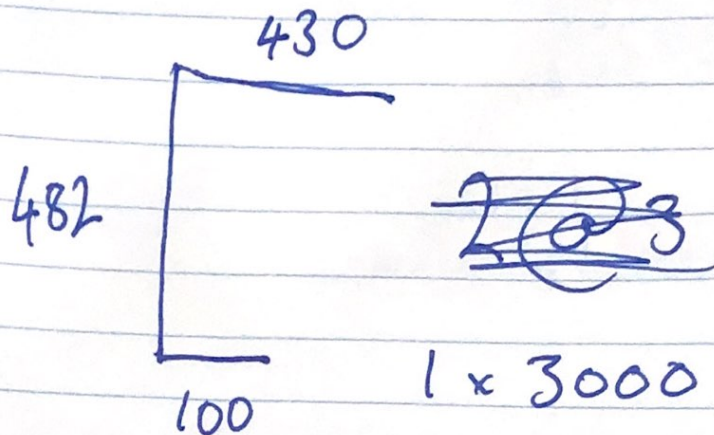

Order Sutherlevel

14039

Zinc.

0.55mm