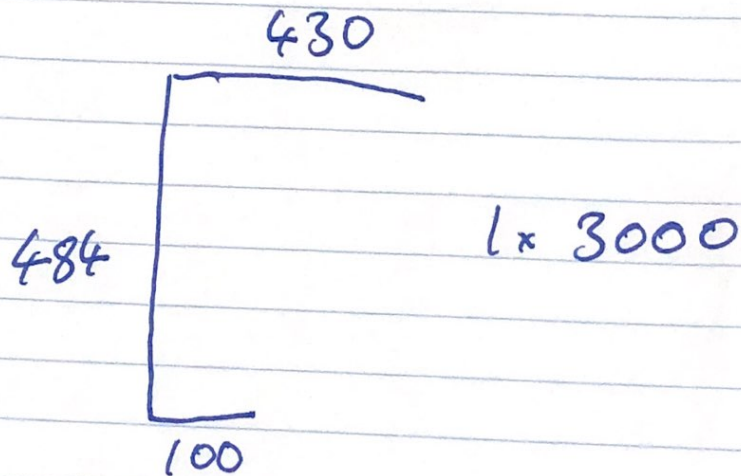

Order Sutherlevel

14039

Zinc.

0.55mm