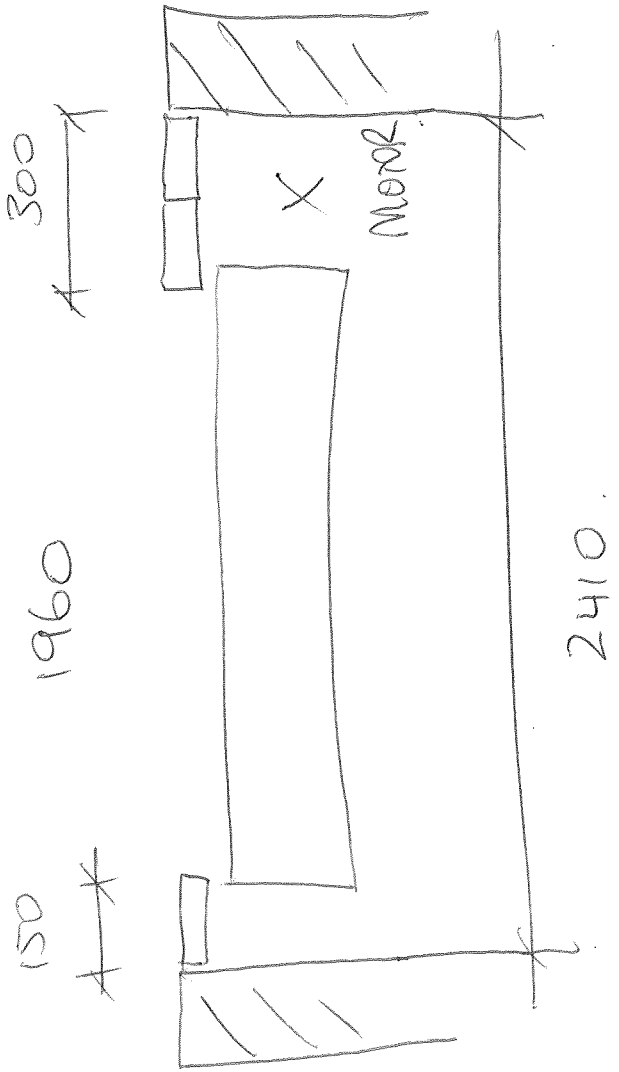

89 PARRAWEN ST CROMWELL

1 x ZHR FIRE SHUTTER

2410

- 1 x Zhoui Fl shutter + ports
- 1 x Motor with push button operation