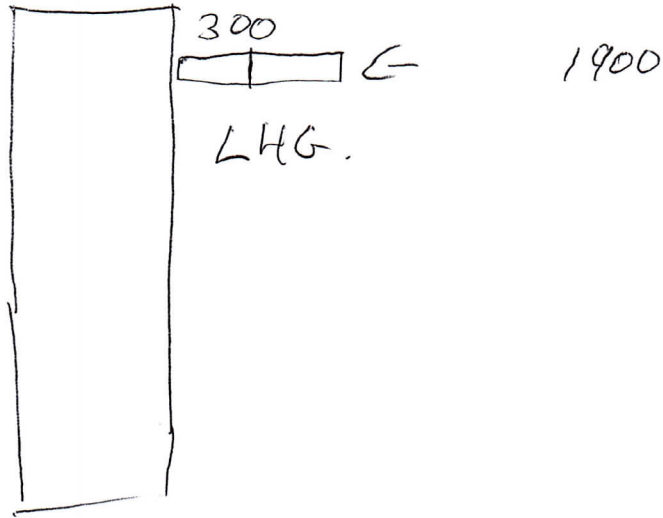

Order Cremona.

2 hr fire shutter

2x Posts $150 \times 300 \times 50 \times 3400$

1x Post $150 \times 50 \times 3100$

GFA Motor. Auto Resetting