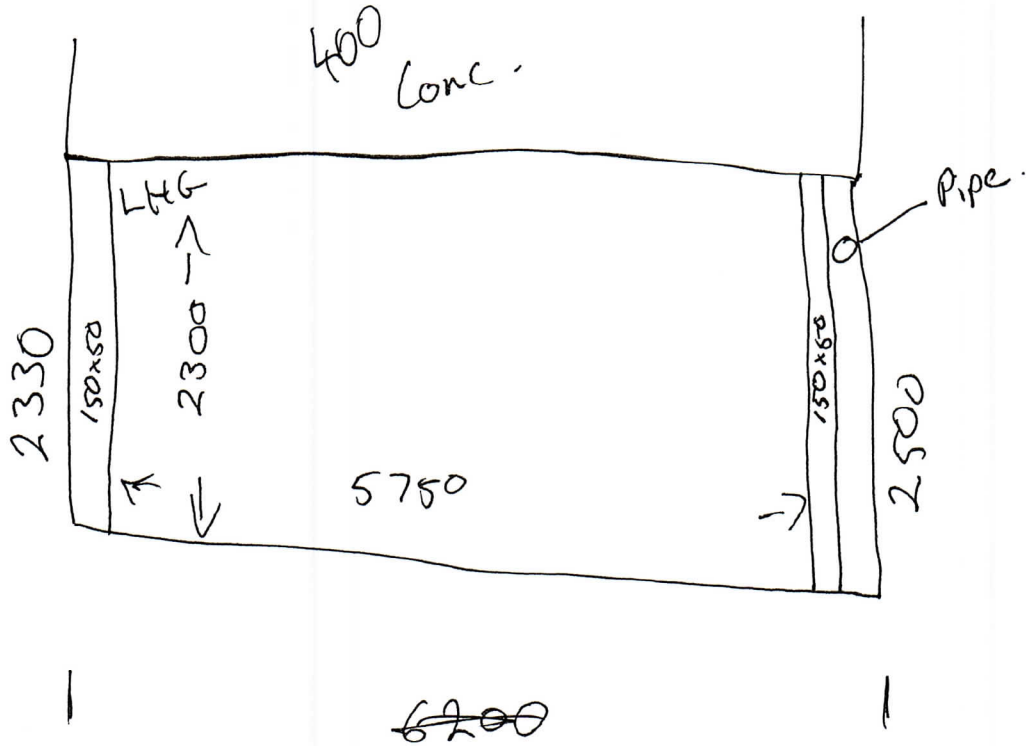

Order . Arformon

2x Posts 2330 LH 2490 RH

Taper

75 Perf Monument

LH Gear ATA Motor

Stand door in 150 on RH Side for Pipe.

Govey's Price. \$4580