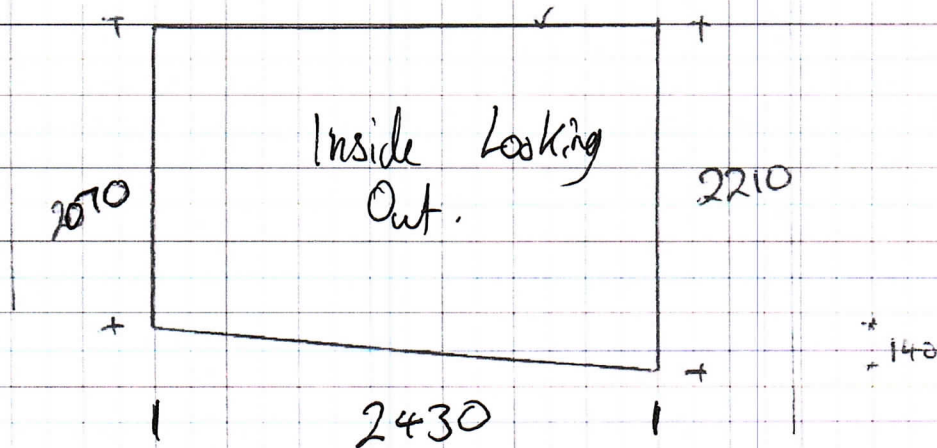

25 KENNETH ST TAMARUNGA

INSIDE LOOKING OUT  
Outside.

POWDER THIS SIDE

Inside

Inside Looking Out.

Night sky Matt. Powder Coat.  
 Motor on left hand from inside. (Your RH side.)  
 600mm Perf on top of curtain.  
 these Measurements + Guides + Box