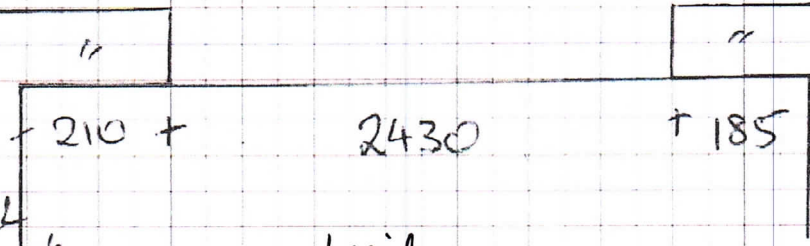

25 KENNETH ST TAMARUNGA

INSIDE LOOKING OUT  
Outside.

POWDER THIS SIDE

Inside

Inside Looking Out.

Night sky Matt. Powder Coat.  
 Motor on left hand from inside. (Your RH side.)  
 600mm Perf on top of curtain.  
 these Measurements + Guides + Box