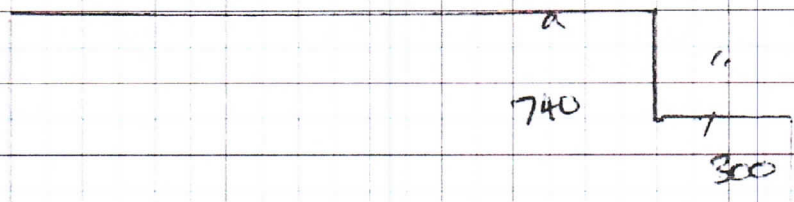

25 KENNETH ST TAMARUNGA

INSIDE LOOKING OUT  
Outside.

POWDER THIS SIDE

Inside

Inside Looking Out.

Night sky Matt. Powder Coat.  
 Motor on left hand from inside. (Your RH side.)  
 600mm Perf on top of curtain.  
 these Measurements + Guides + Box