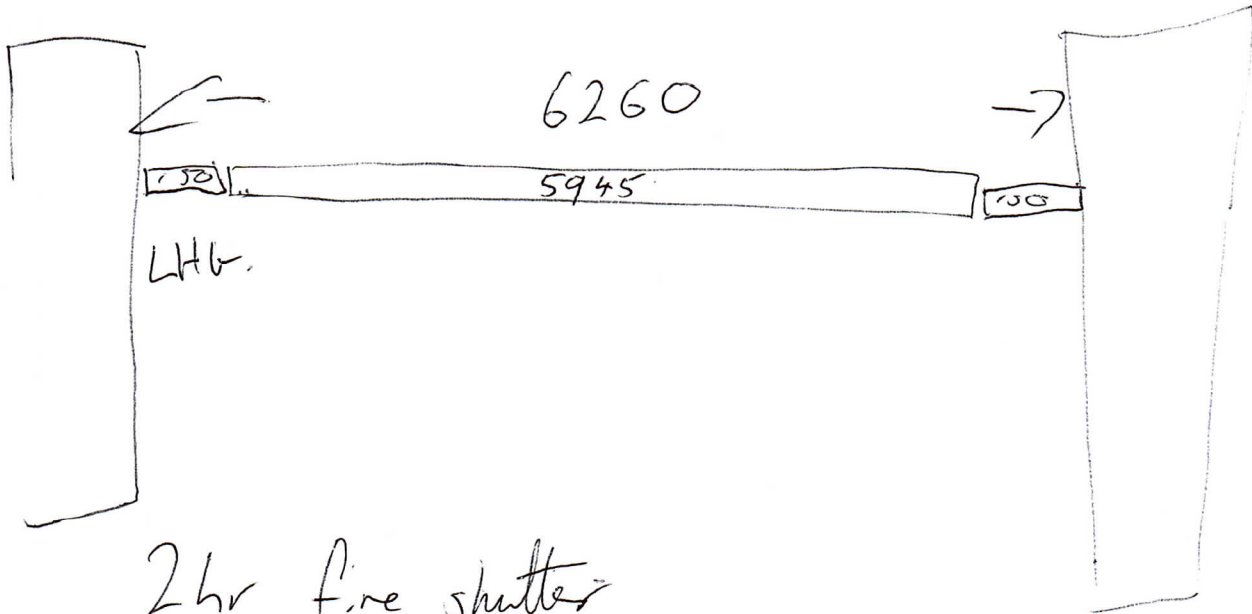

# Black town.

2hr fire shutter  
2300mm.