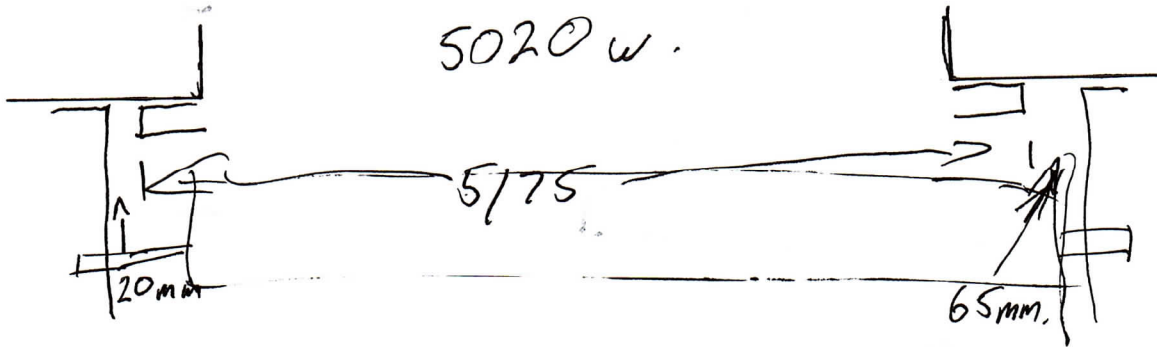

Order Kirrawee.

50mm Perf.

2350 h

Classic Cream

Axle Length 5360mm

50mm Square ends.

RHC

ATA.