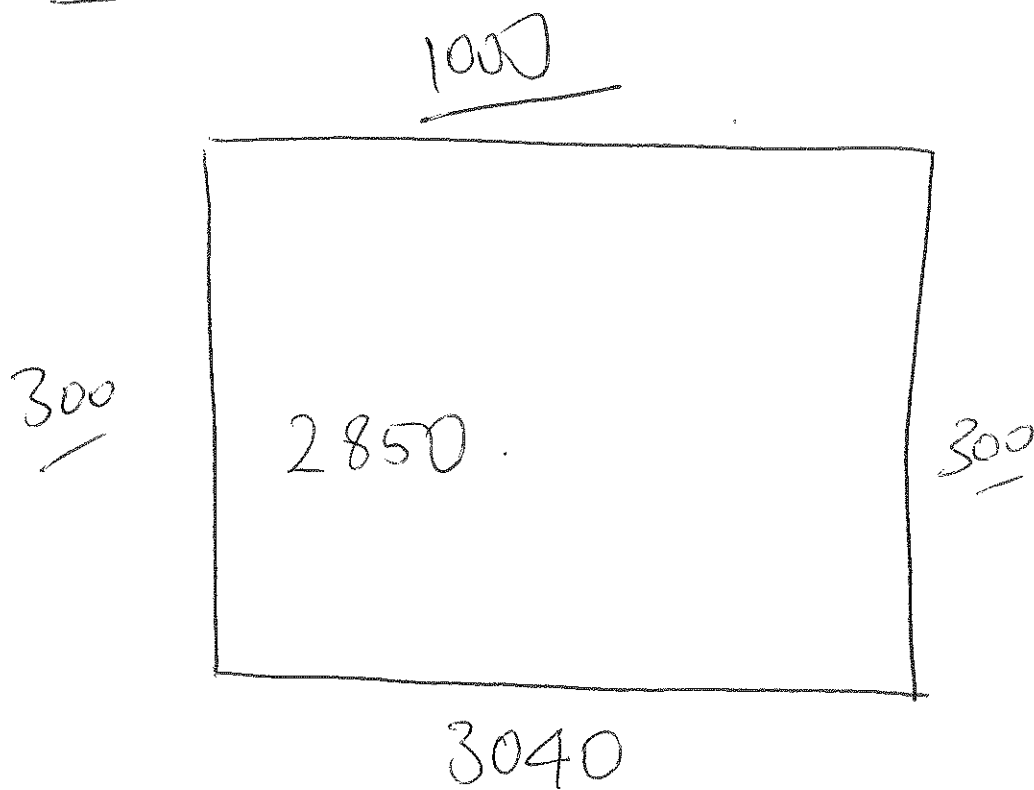

29 WYATT AVE BURWOOD

STEEL PERF LOWER SHUTTER

2800H x 3040W

'MONUMENT'

ATA MONOR WITH LOUVERS

RIGHT HAND