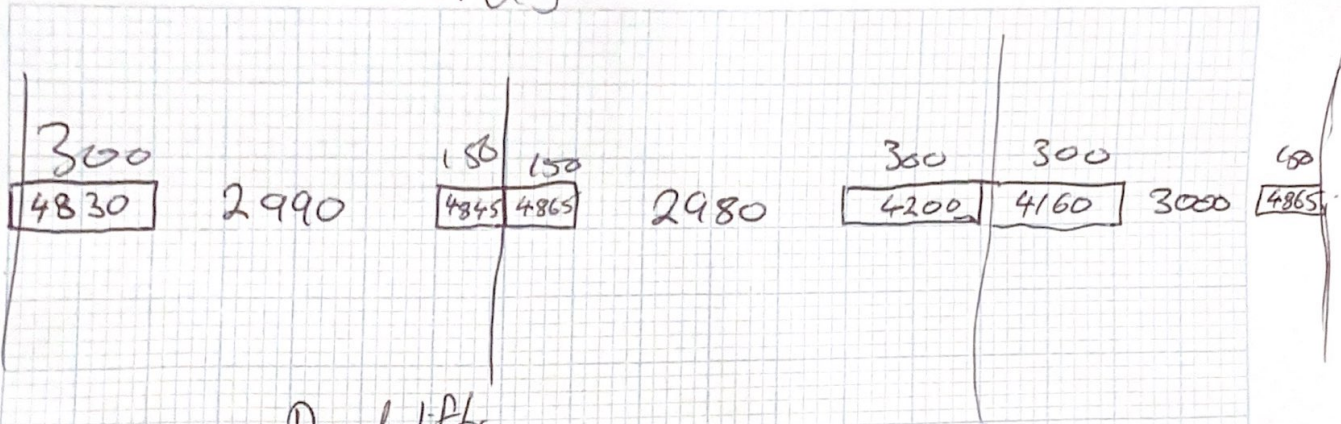

St Leonards

Dead lifts
75 Perf PIC by Alders

150 3470 150

27 Posts: 4900h LH 4915 RH

LHG stand mount motor

75 Perf.