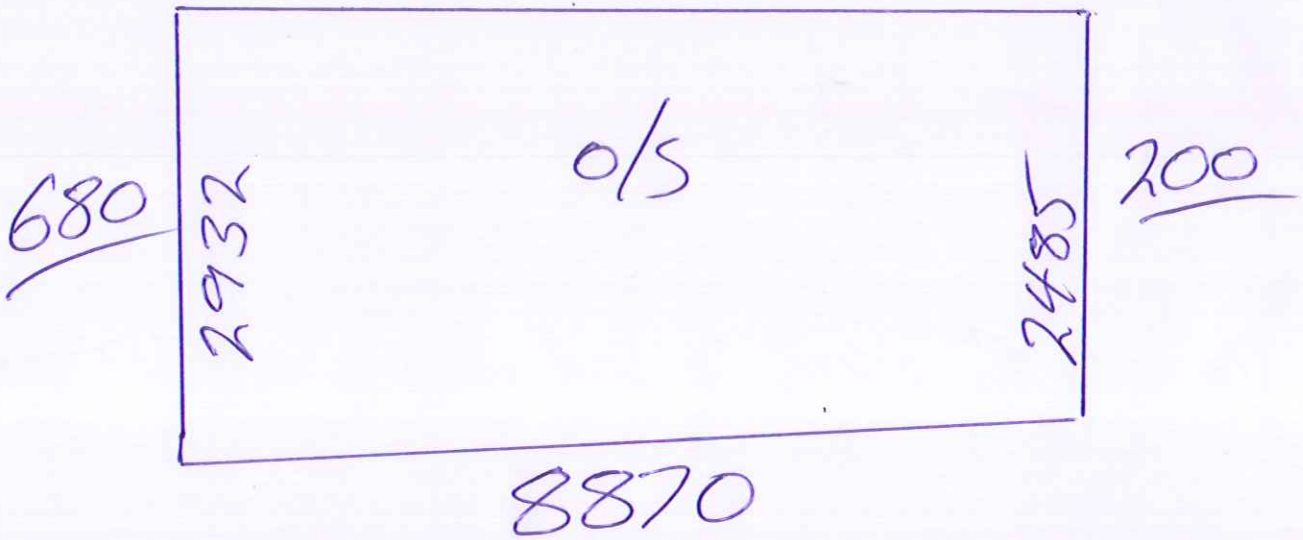

AUTOWIDTH - STRATHFIELD

61 BROUGHTON ST
600

\$12,400 + GST

- * STEEL ROLLER SHUTTER (SOLID)
- * ON A HOUSE
- * PUT 150X50RIB POSS ON SIDES SO YOU HAVE STEEL NEXT TO THE DOUBLE BARR
- * AUTO WITH REMOTE
- * PILOTT "MATT BARR"