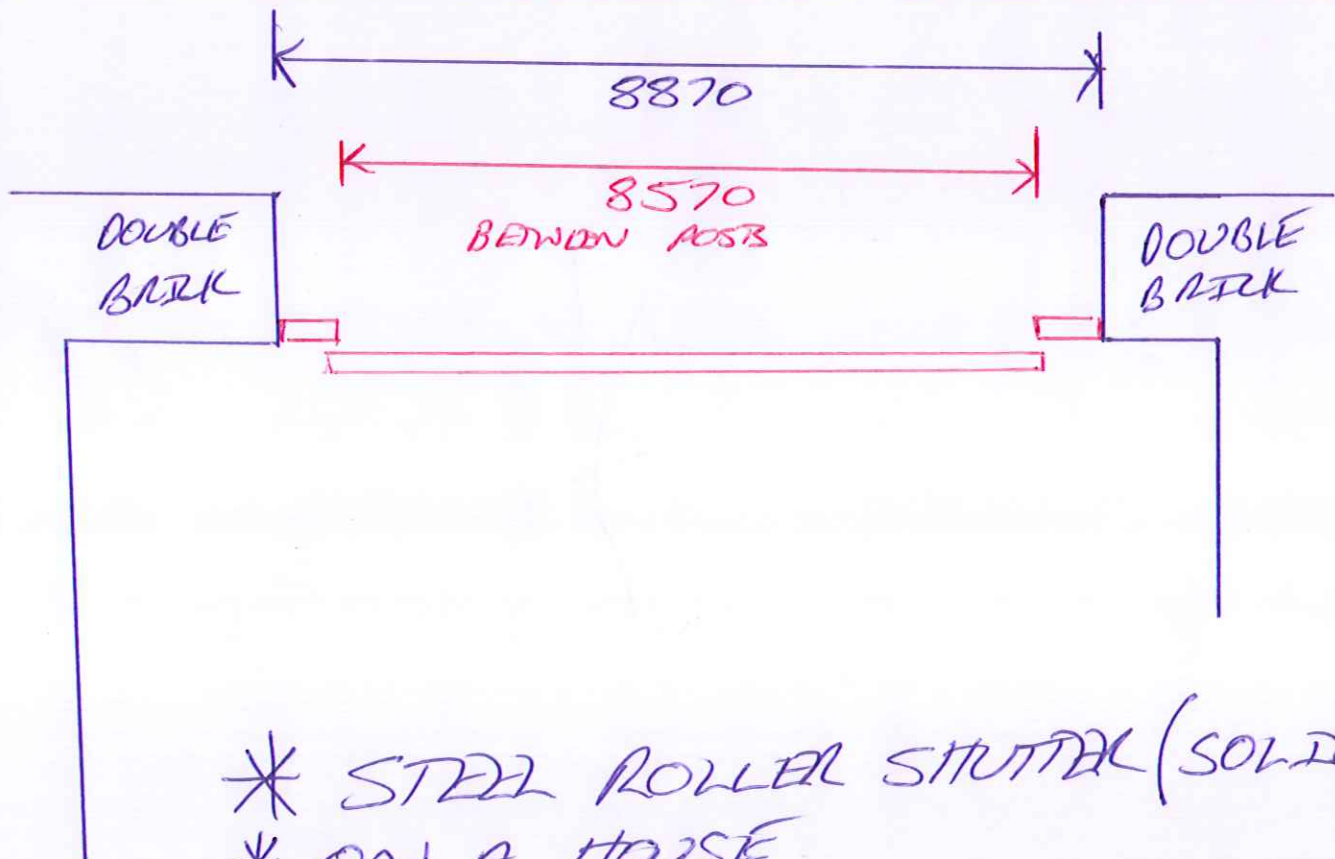

AUTOWIDTH - STRATHFIELD

61 BROUGHTON ST
600

\$12,400 + GST

- * STEEL ROLLER SHUTTER (SOLID)
- * ON A HOUSE
- * PUT 150X50RIB POSS ON SIDES SO YOU HAVE STEEL NEXT TO THE DOUBLE BARR
- * AUTO WITH REMOTE
- * PILOTT "MATT BARR"