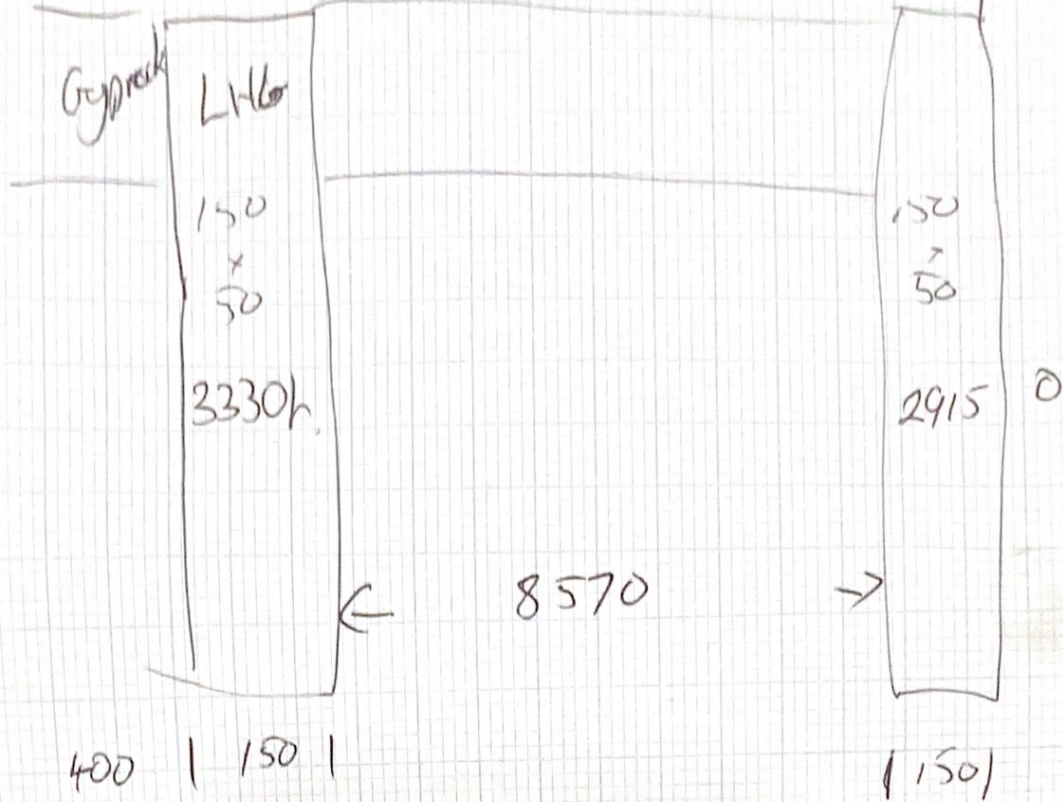

Order stratified.
ASAP

Post's welded straight to beam above + bolt to floor.

Matt black.

LH Grifo 240

2500 h x 8570

75 Solid.