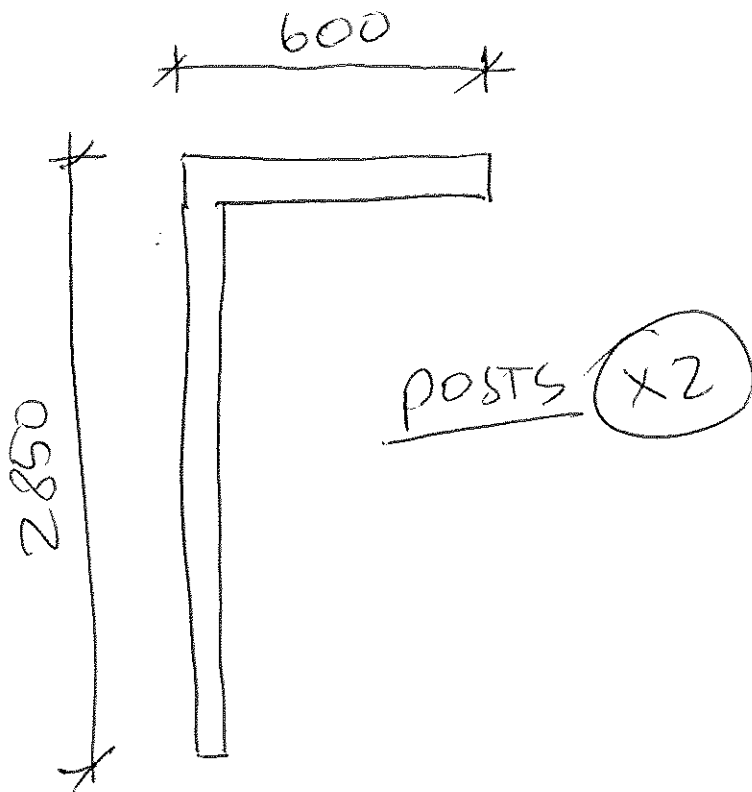

83 BALMORAL RD KELLYVILLE

- Fully perforated Lower SHUTTER

- ATA Motor - mounted Lower