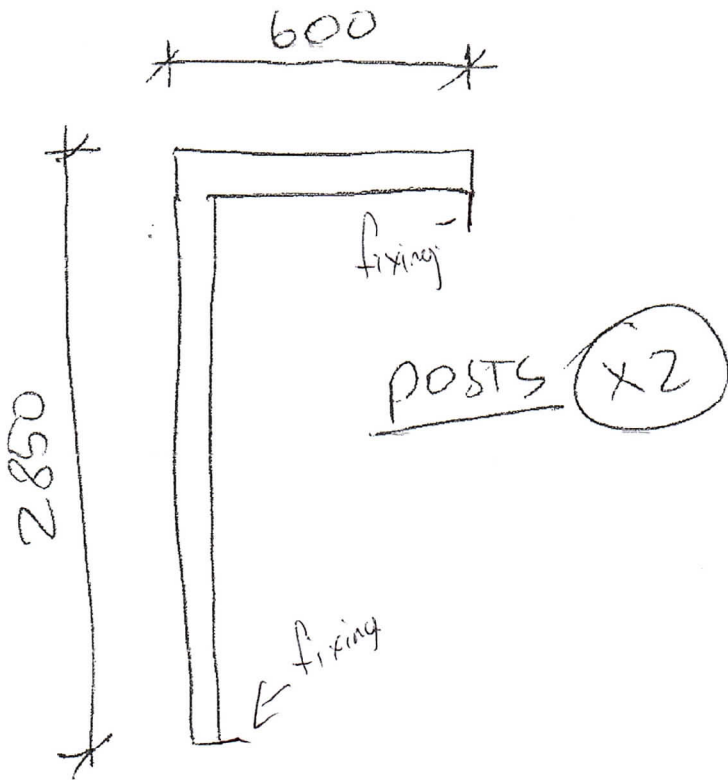

83 BALMORAL RD KELLYVILLE

Mounting

- Fully perforated Power SHUTTER

- ATA MOTOR - mounted Lower
by WS.