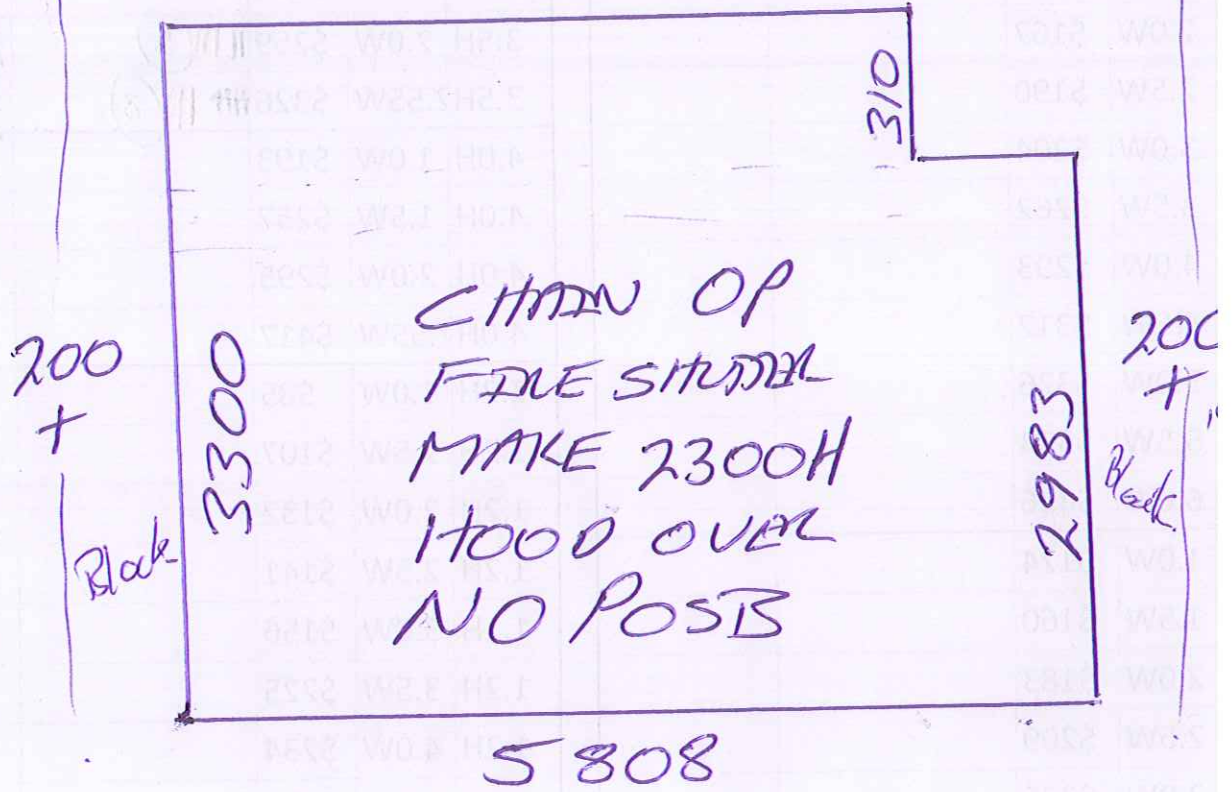

5/7/22

PEAKHURST

- * 64 STANLEY ST PEAKHURST
- * ORGANISE INSTALL TRAY DARK
- * MUST GIVE OVER 2300MM CL
DRAIN IN HEATH UNDER HOOD &
PROBABLY BETTER USE A 2400MM H D
- * \$8,830 + GST