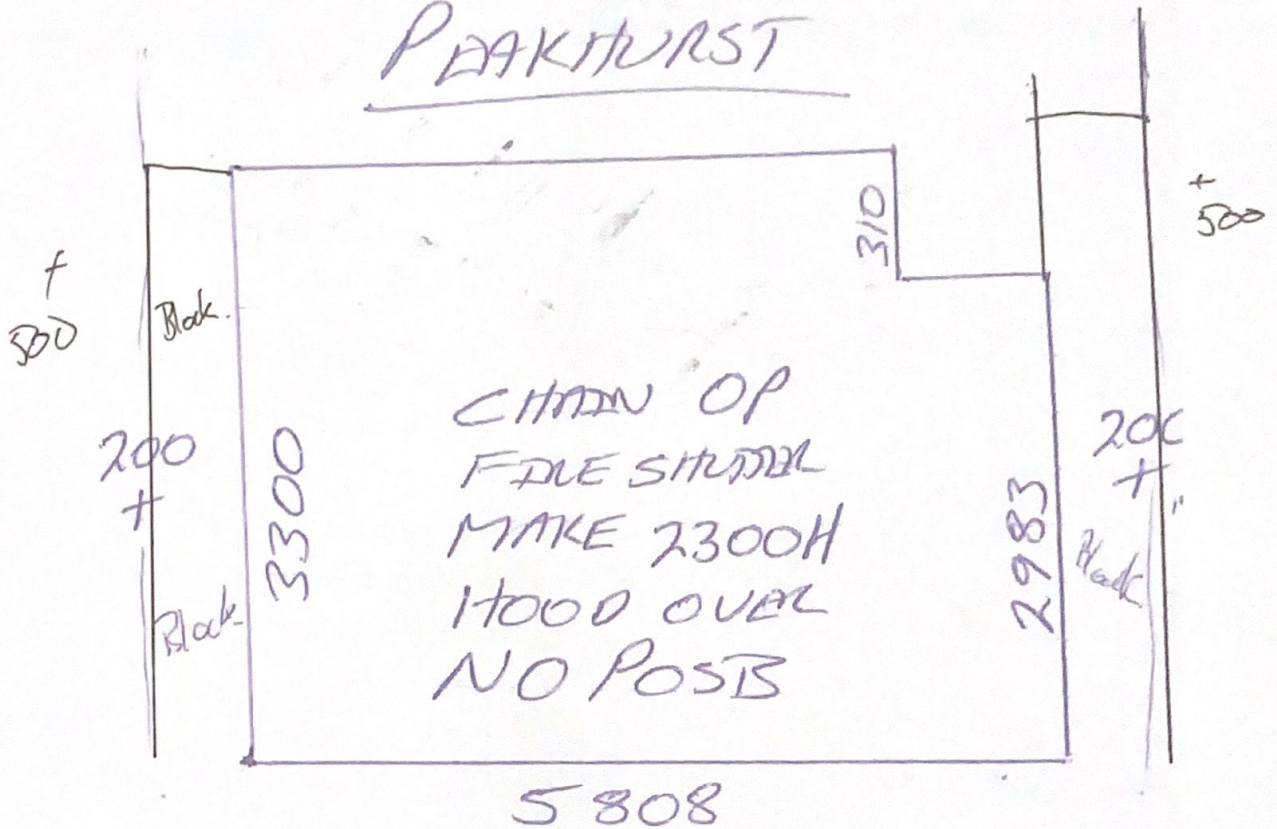

JN 31224

5/7/22

PEAKHURST

2400h

- * 64 STANLEY ST PEAKHURST
- * ORGANISE INSTALL THRU DARK
- * MUST GIVE OVER 2300MM CLR
DRIVE IN HERE IT UNDER HOOD &
PROBABLY BETTER USE A 2400MM H DE