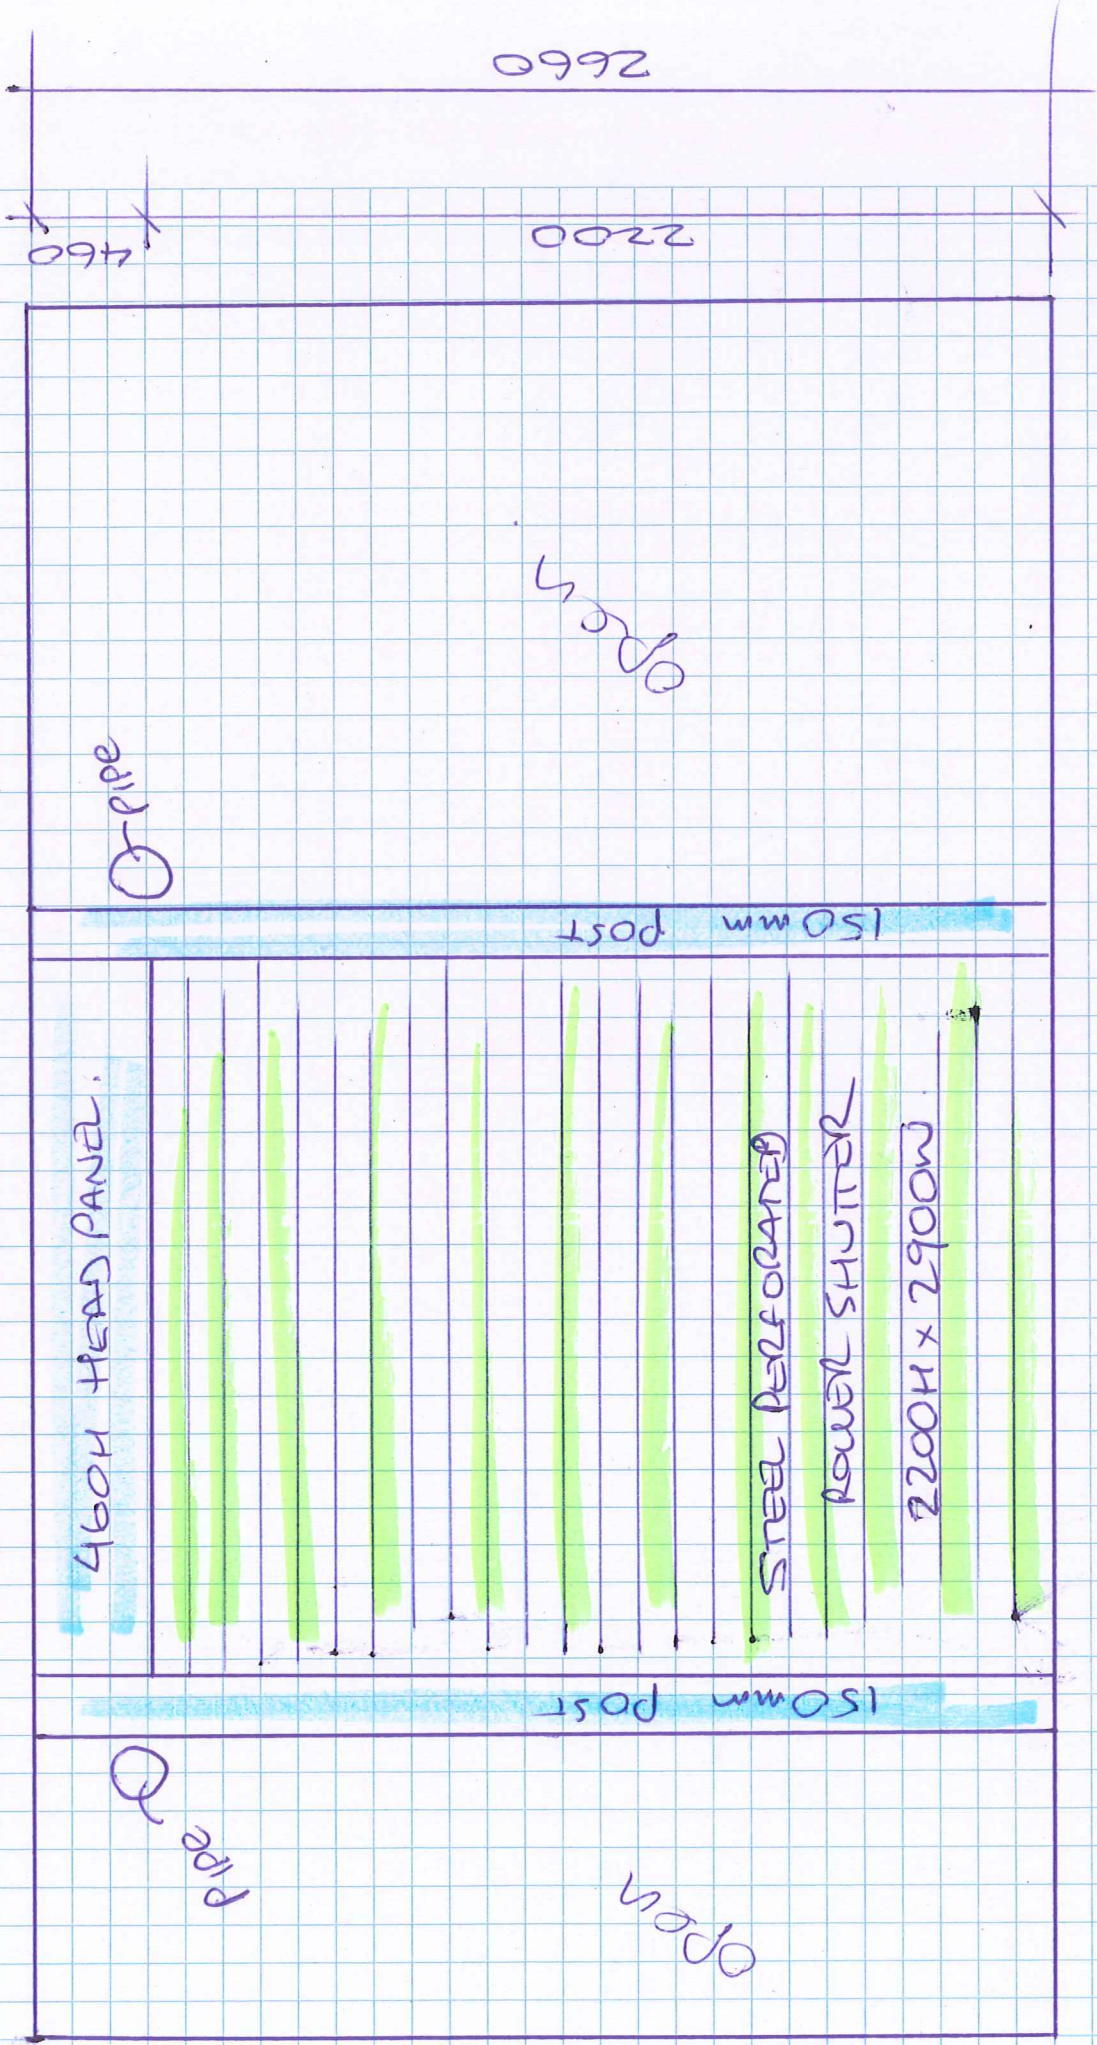

Trolley Room RAS - BZ

680

2660

2200

460H HEAD PANEL

○ Pipe

Open

150mm post

STEEL PERFORATED  
POWER SHUTTER  
2200H x 2900W

150mm post

○ Pipe

Open

2650

150

2900

150