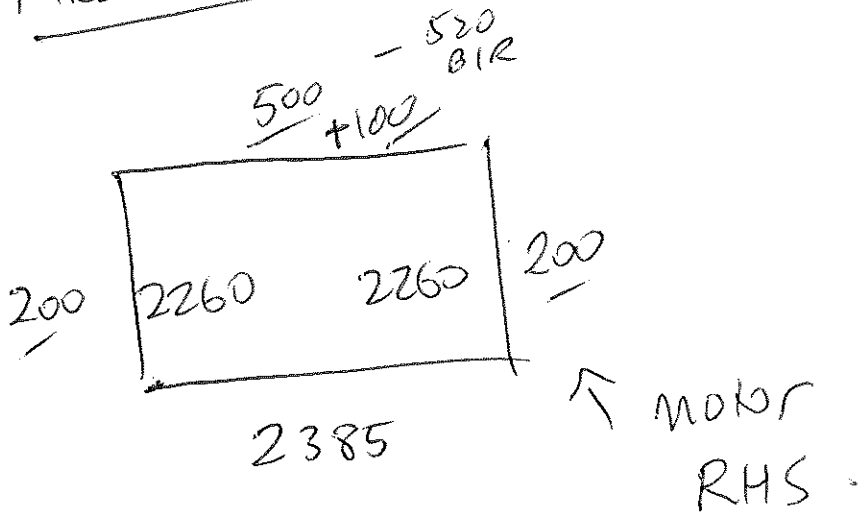

FIRE SHUTTER

& Make panel 100mm Higher