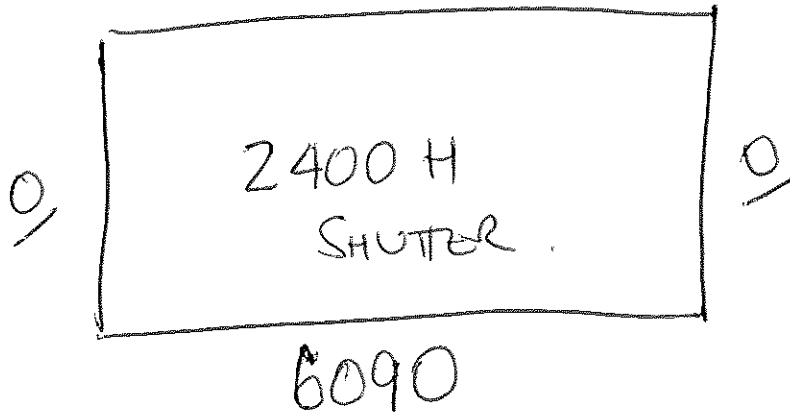

5 SKYLINE PL FRENCHS FOREST

ISAAC - 0414926433

between walls.

(SAME AS KELLYVILLE JOB)

- FULLY PERFORATED ROLLER SHUTTER
"MONUMENT"

- ATA MOTOR — LEFT HAND SIDE