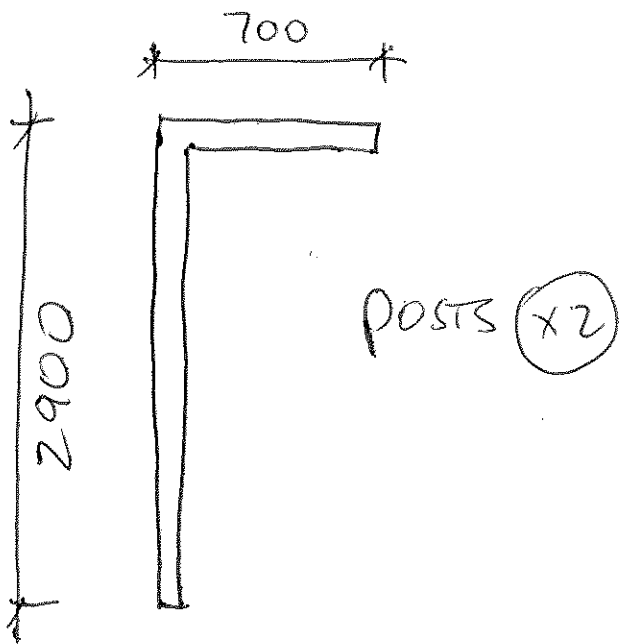

5 SKYLINE PL FRENCHS FOREST

ISAAC - 0414926433

between walls.

(SAME AS KELLYVILLE JOB)

- FULLY PERFORATED ROLLER SHUTTER
"MONUMENT"

- ATA MOTOR — LEFT HAND SIDE