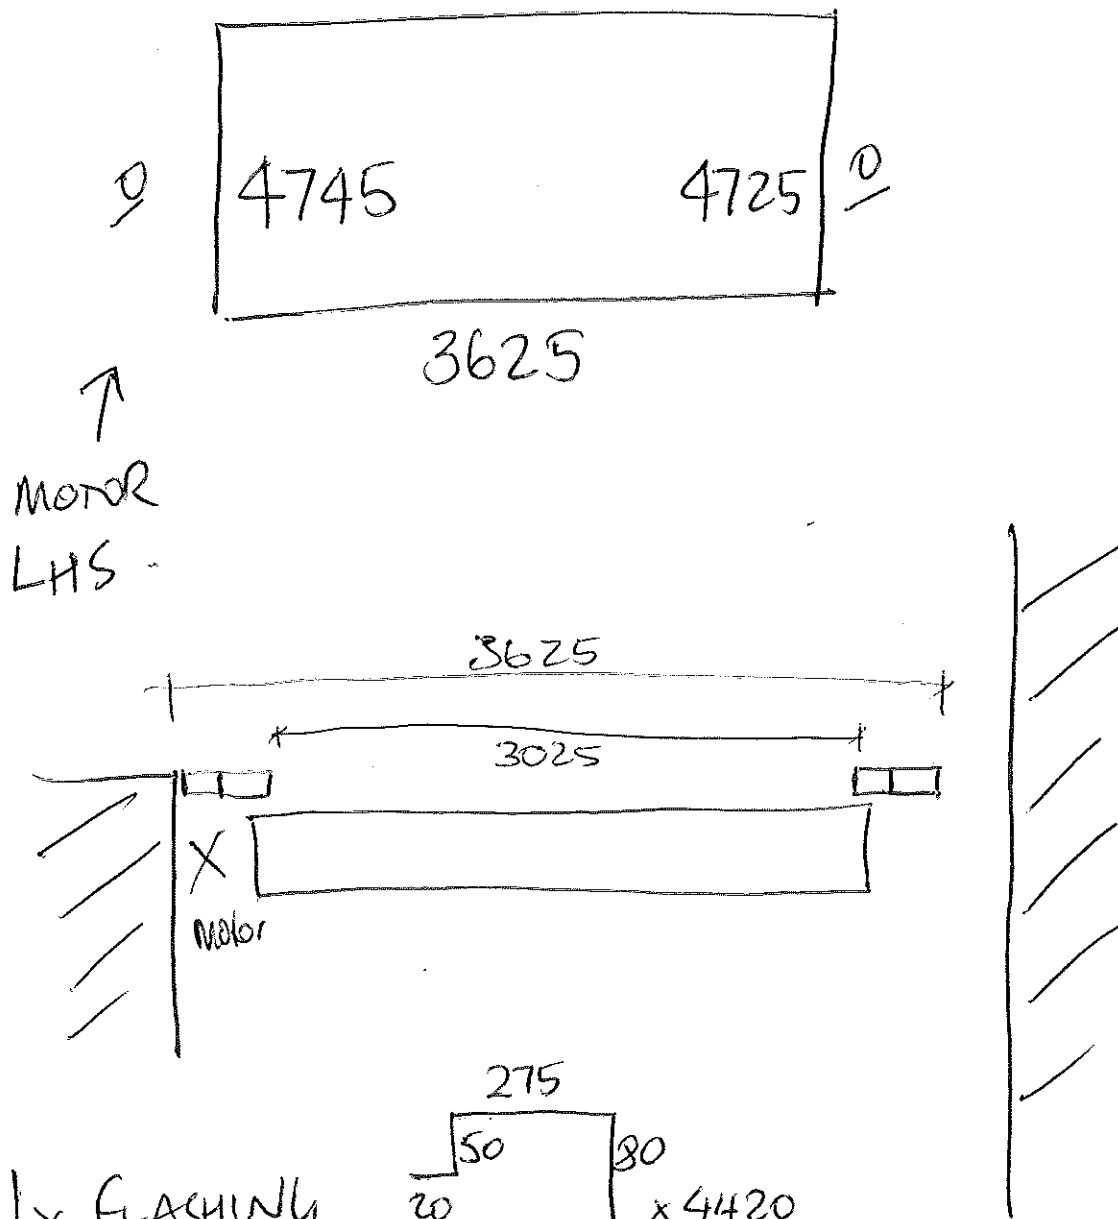

BUILTCOM - 9-15 CEDRUE ST BURWOOD

1 x FLASHING

275
50 20 80 4420

1 x STEEL ROLL SHUTTER 3000H x 3025W

4 x 150x50 POSTS.

1 x DEAD LIFT MOTOR & BEAMS.

COLOR - COPPER METALIC KINETIC MATT.
(equivalent)