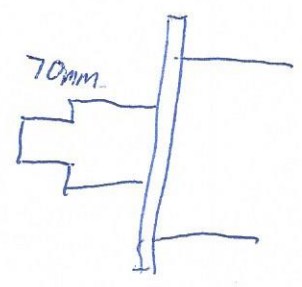

Common brackets.

70mm Squares each end.

50mm Solid.

LH Gear. RH Motors. + 3 x Adapter Plates.
 need motor plates reverse brackets.

Guides brick fix

3000h.

x 3