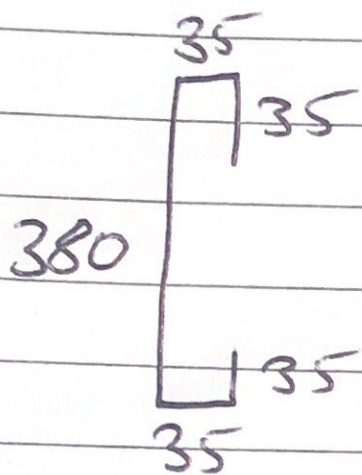

Order Metro. Beecroft.

1 @ 2760mm.

Classic Creams

2 @ 380mm.

Pick up ~~at~~ 3/11 AM Please