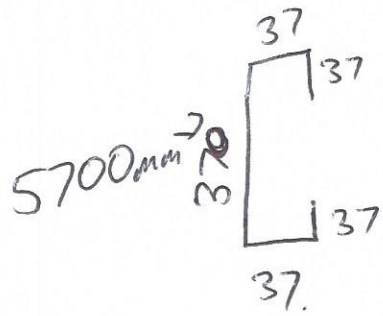

Jordan Springs HP 370mm

Order Metal. - Job# 932

Monument.

Centennial Park.

Order Metal. - Job# 10108

Evening

Haze.