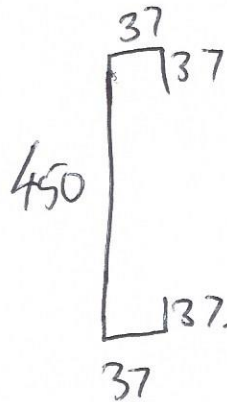

Jordan Springs HP 370mm

Order Metal. - Job# 932

Monument.

Centennial Park.

Order Metal. - Job# 10108

Evening

Haze.