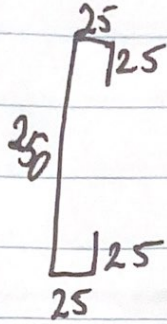

Metro

Homebush

1 @ 3490mm.

27 \perp 27 2 @ 245mm.
27

Evening Here