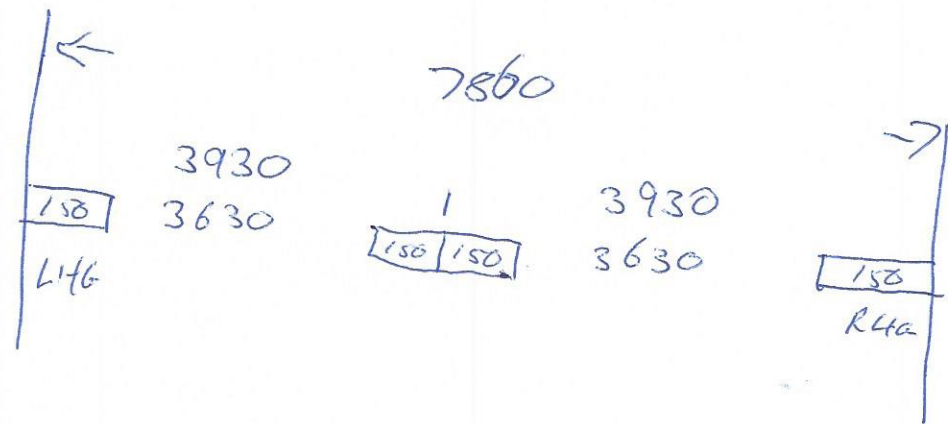

Order Alexandria.

2x Posts 4650
 75 Perf Monument.
 RHG Dead lift.

4x Posts LH 3620mm Middle 2 3600 RH 3635
 2400h
 75 Perf Monument.