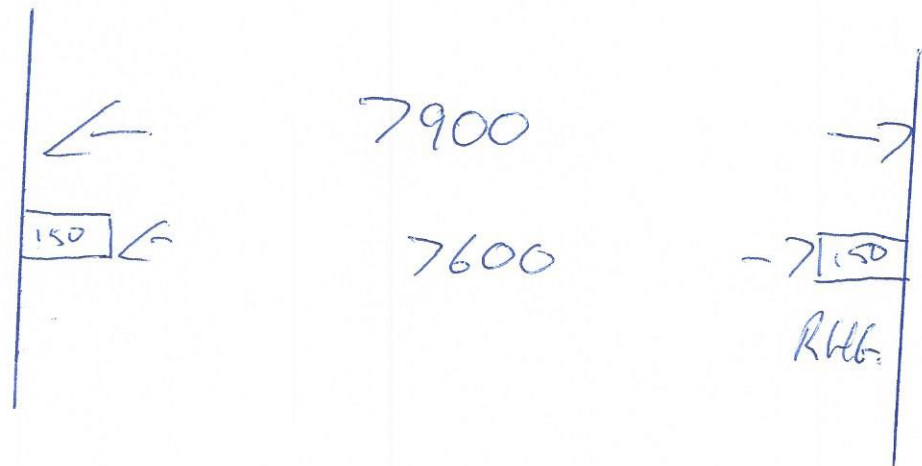

Order Alexandria.

2x Posts 4650
 75 Perf Monument.
 RHG Dead lift.

4x Posts LH 3620mm Middle 2 3600 RH 3635
 2400h
 75 Perf Monument.