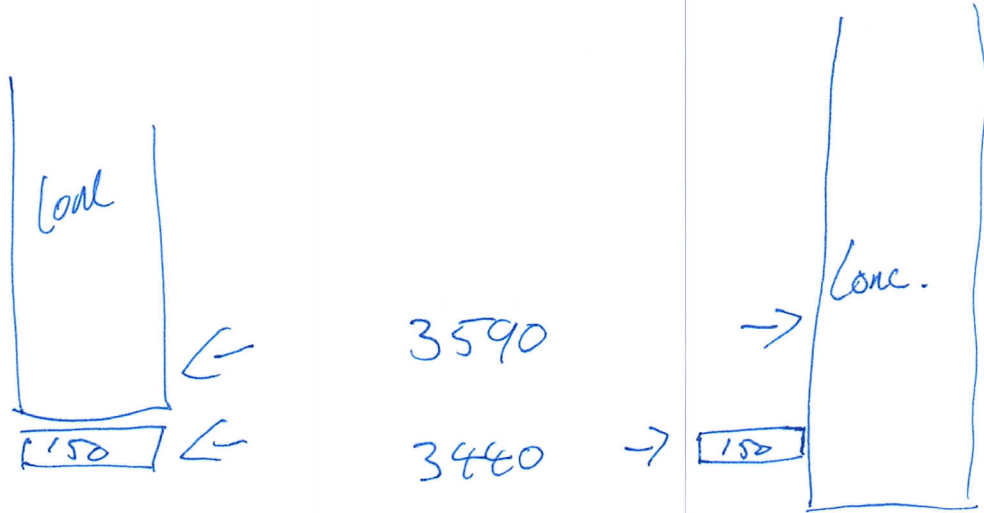

Order - Bee Why

LHG.

2x Posts 2580

75 Perf

2200h x 3440w.

Monument.

Urgent Thursday Install.