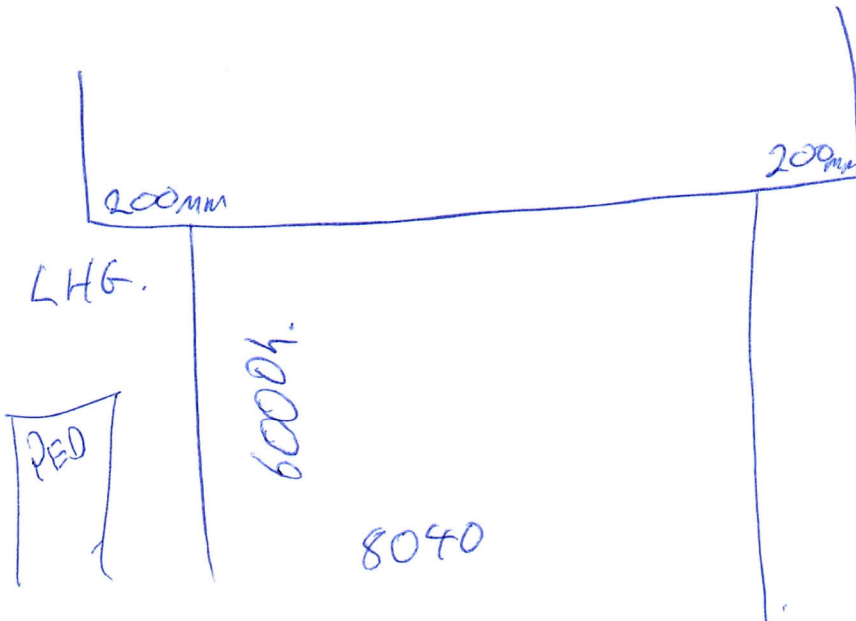

M&M 4 Shutters

Panel

6000h x 4540 Solid.

1x LH

1x RH.

415 Electronic

Shale Grey

Concrete fix

Motors on Pedestrian door side

4 Cobbar Place
Gregory Hills

4 Color Plate
Gregory Hills

1x 75 Perf.
LHG. ATA
Fix to Conc.
2x posts for guiding - 2700
Shale Grey.