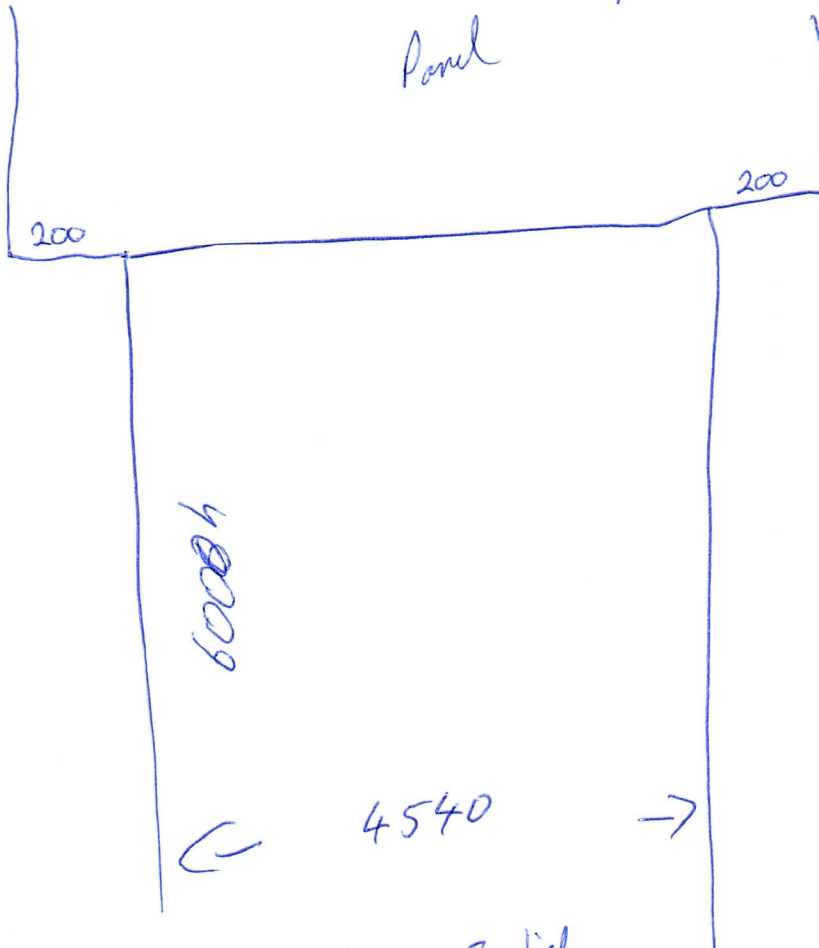

M&M 4 Shutters

Panel

6000h x 4540 Solid.

1x LH

1x RH.

415 Electronic

Shale Grey

Concrete fix

Motors on Pedestrian door side

4 Cobbar Place
Gregory Hills

4 Color Plate
Gregory Hills

1x 75 Perf.
LHG. ATA
Fix to Conc.
2x posts for guiding - 2700
Shale Grey.