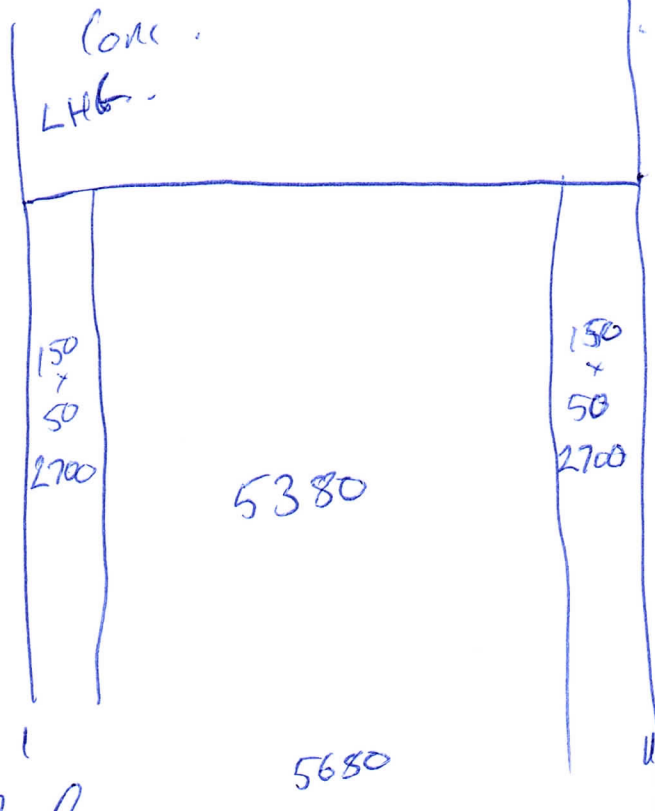

M&M 4 Shutters

Panel

6000h x 4540 Solid.

1x LH

1x RH.

415 Electronic

Shale Grey

Concrete fix

Motors on Pedestrian door side

4 Cobbar Place
Gregory Hills

4 Color Plate
Gregory Hills

1x 75 Perf.
LHG. ATA
Fix to Conc.
2x posts for guiding - 2700
Shale Grey.