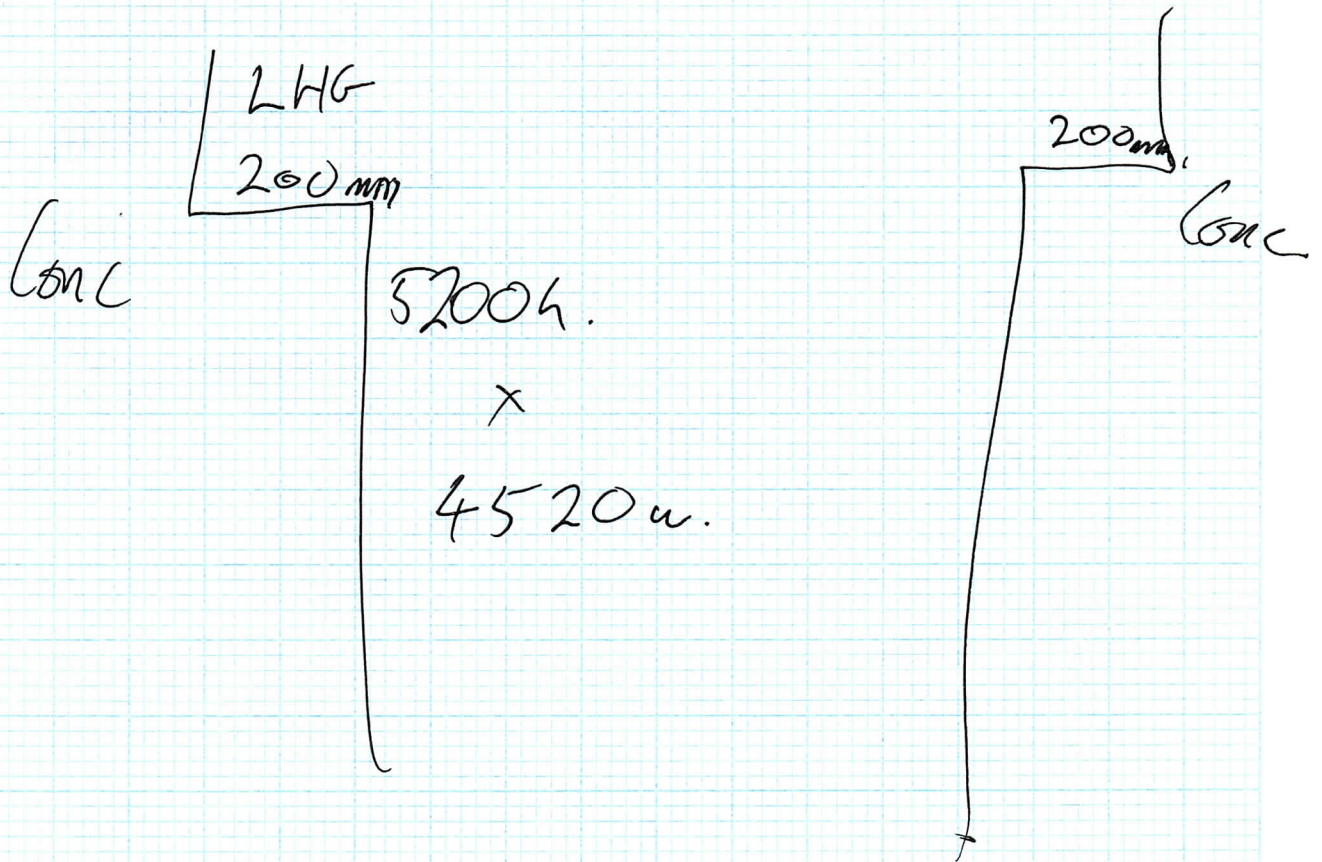

Mittagony M+M -18320

100mm Solid

Wallaby.

Install Wed 3 Aug.