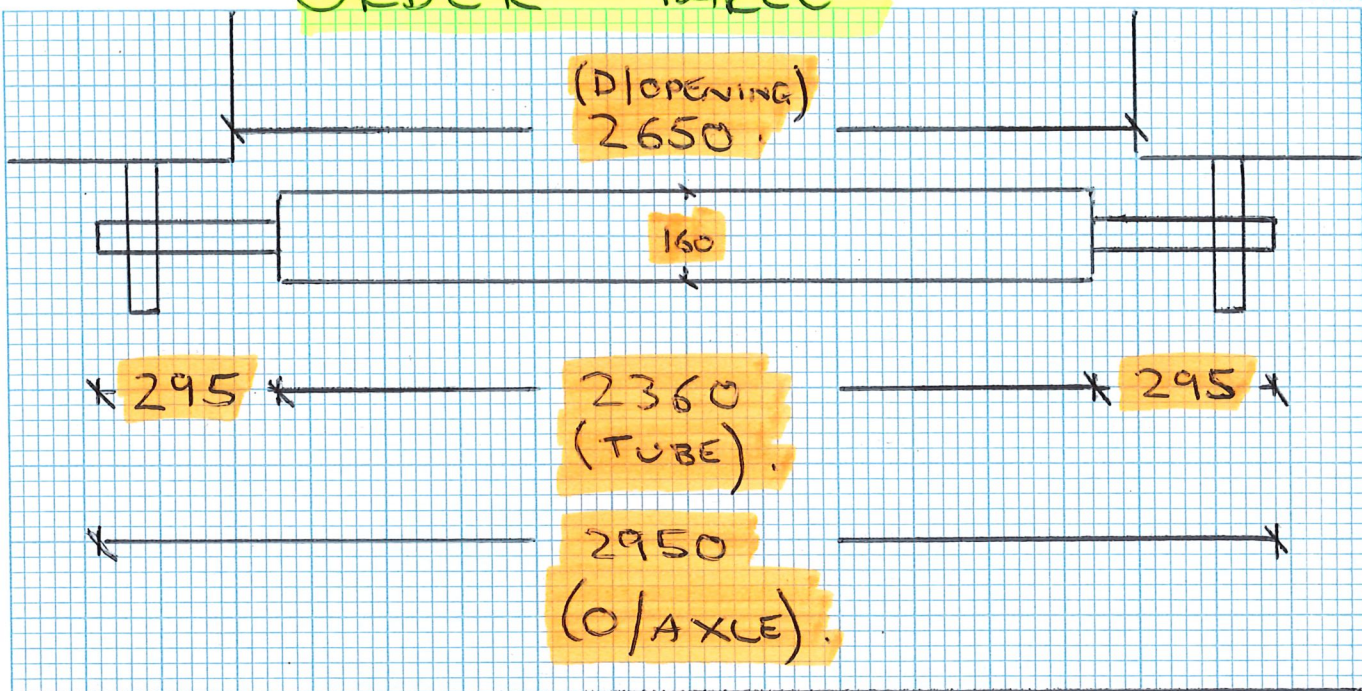

ORDER - TAREE

2mm

1X 160mm SPIRAL DRUM - MANUAL