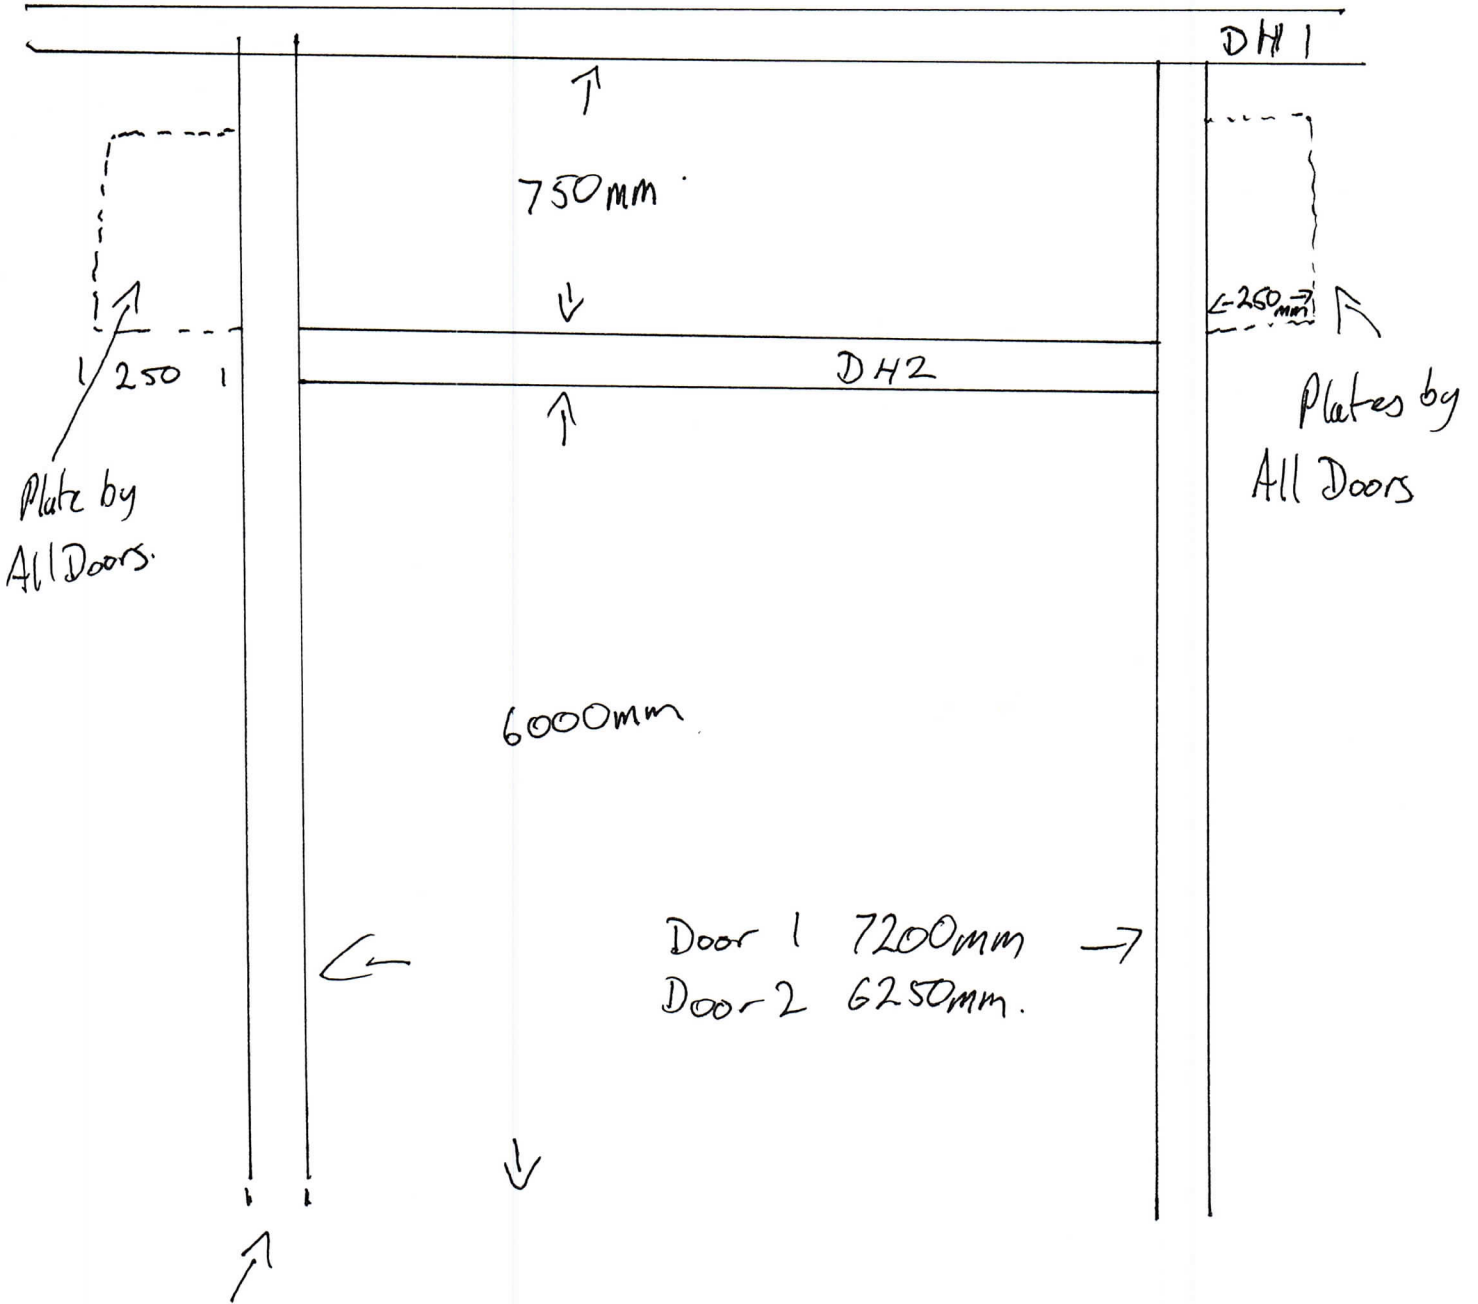

Ingleburn

Need Width

Minimum 100mm clear from inside.