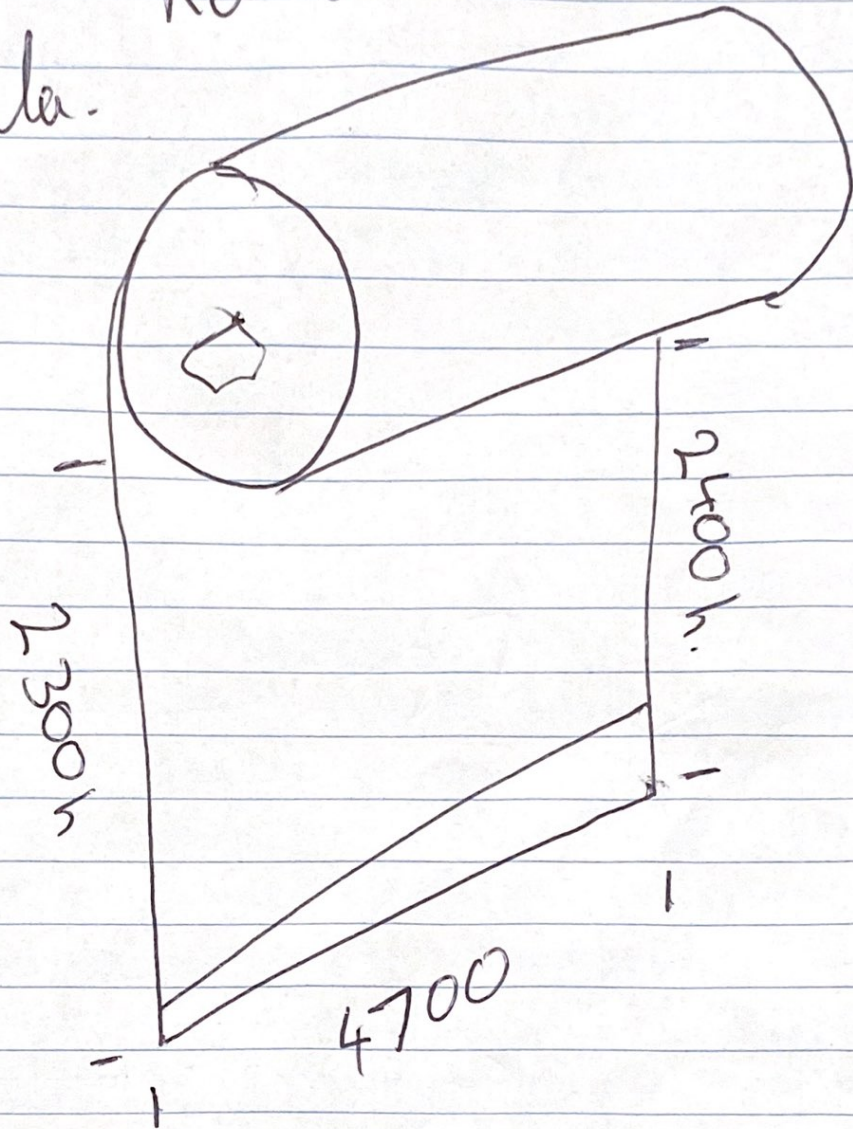

Reverse Rolled.

Cosula.

1x RDAA Reverse Rolled.

LH 2300h x RH 2400h

4700 w.

Zinc Finish. Reversed.