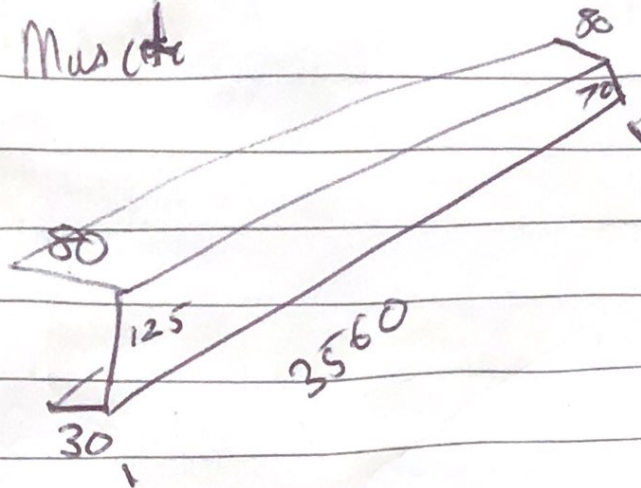

Order Metal.

Muscle

Colour Outside

1 @ 2960

40 | 40 2 @ 300  
40