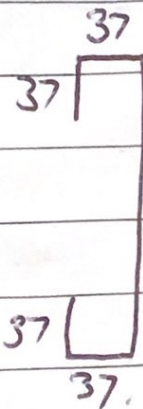

Order Metal.

Muscle

Colour Outside

1 @ 2960

40 | 40 2 @ 300  
40