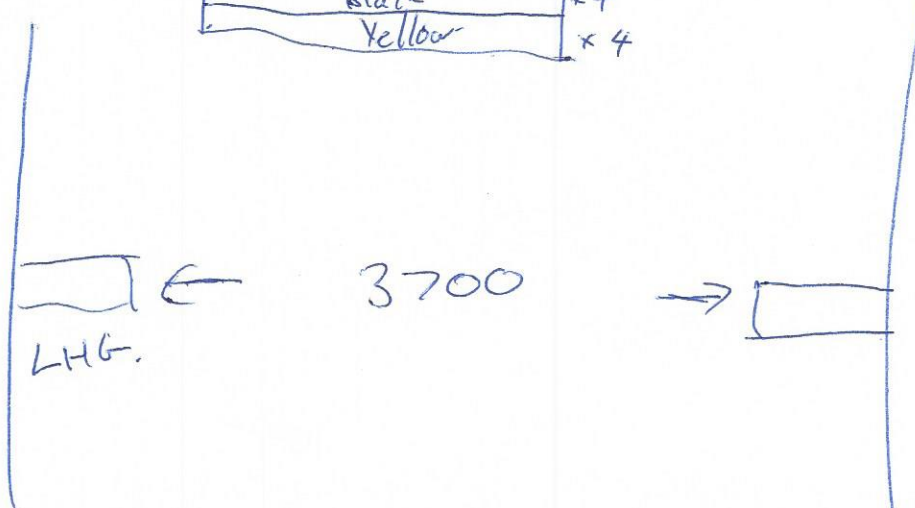

**All Doors NSW - Sales**

**From:** 61417975669@online.telstra.com.au  
**Sent:** Tuesday, 4 August 2020 8:18 AM  
**To:** All Doors NSW - Sales  
**Attachments:** text\_0.txt

---

Tqm burwood  
4180 to slab 4000 bb steel 75 perf  
Lhg qta  
Need colour from builder

---

Order Gary  
Burwood

3750h. x 3700 opening  
Night sky ATA > 5 Perf  
Safety Yellow stripes  
2 x posts 1400mm