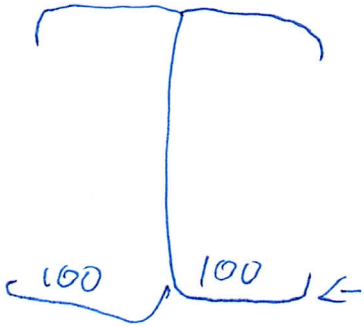

Order St Mary's

5800

Perlin Bolton and
↓ teck screw with legs
on guides

RHG.

4000h x 5800w.

100 Solid.

Classic Cream.

RH Grifco 240v.