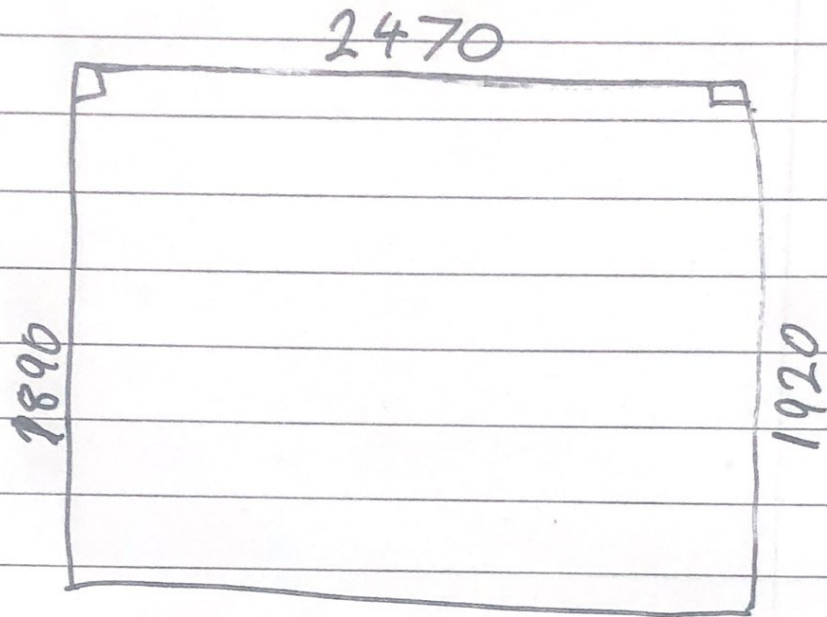

Order Liverpool. ASAP
Please

Inside Looking Out.
Between brick fix.

Pick up tuesday.

Surfmist

Tilt + Fitting's