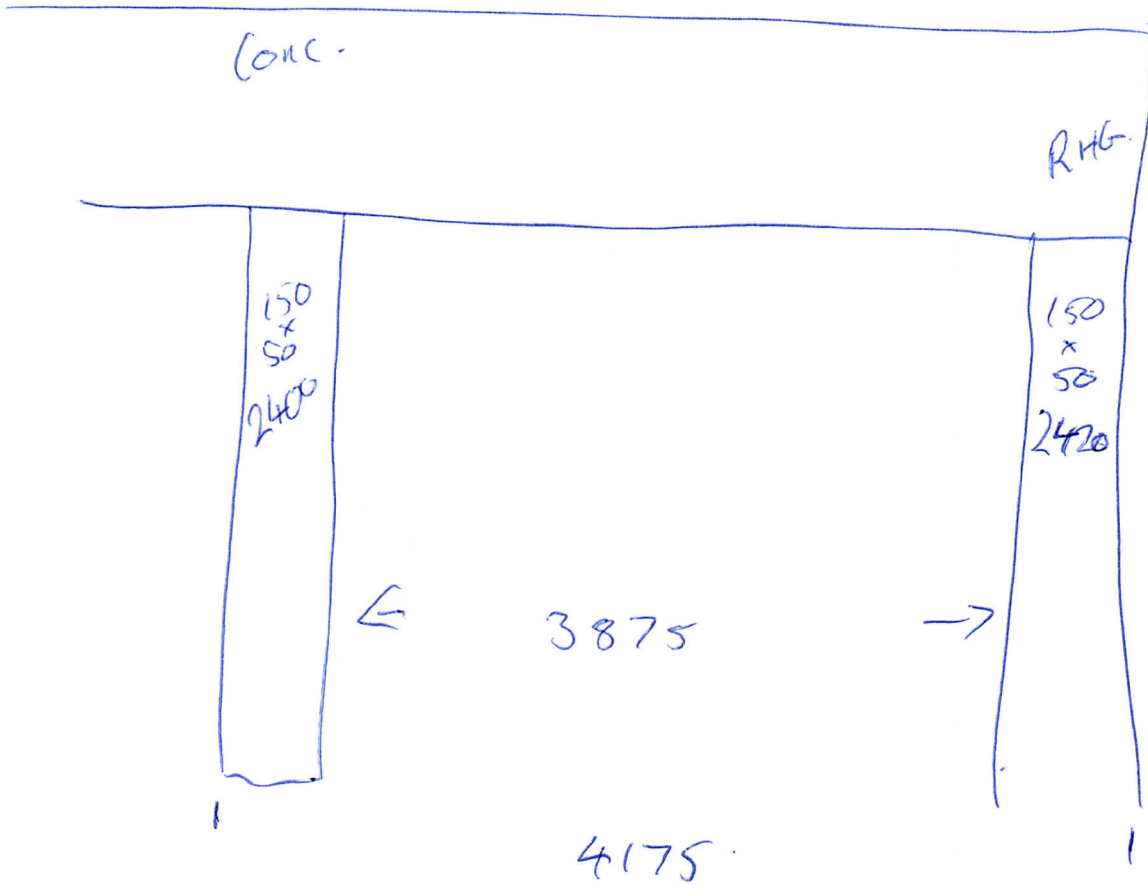

St Ives

2400h x 3875

3hr fire shutter:

Chain Op.

Hood by All Doors.