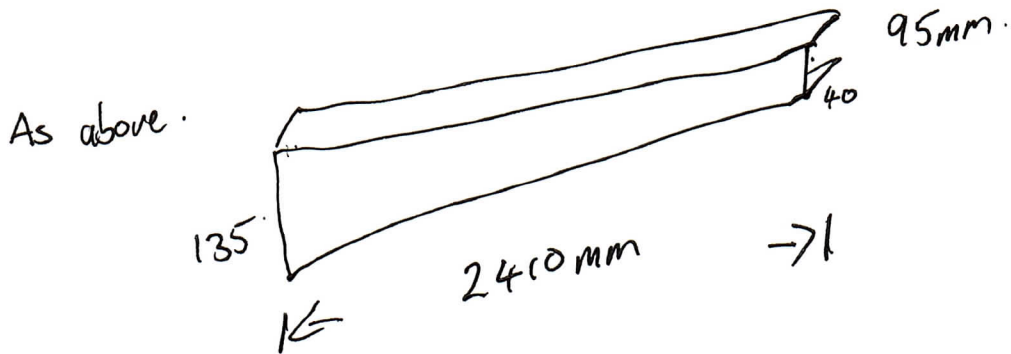

New bottom splays

Rh 0 Lh 55

Rh 0 Lh 40

Centre infill and to cover damage to posts

2120h

270w with 45mm returns

C section?

Colour outside, Paper bark

1 @ 2120mm