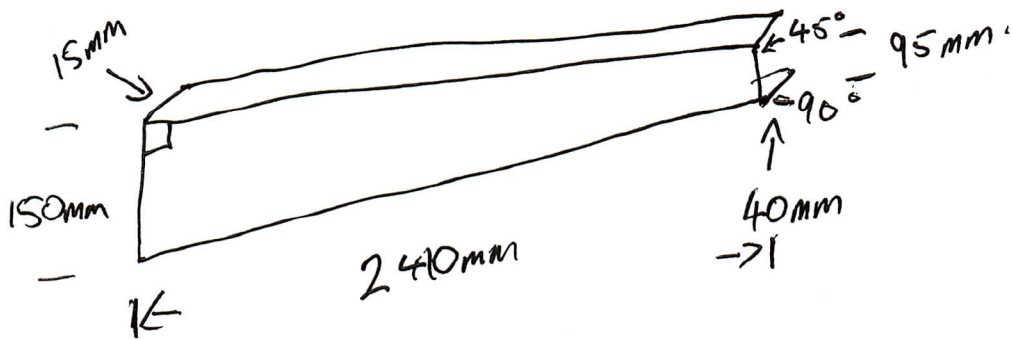

New bottom splays

Rh 0 Lh 55

Rh 0 Lh 40

Centre infill and to cover damage to posts

2120h

270w with 45mm returns

C section?

Colour outside, Paper bark

1 @ 2120mm