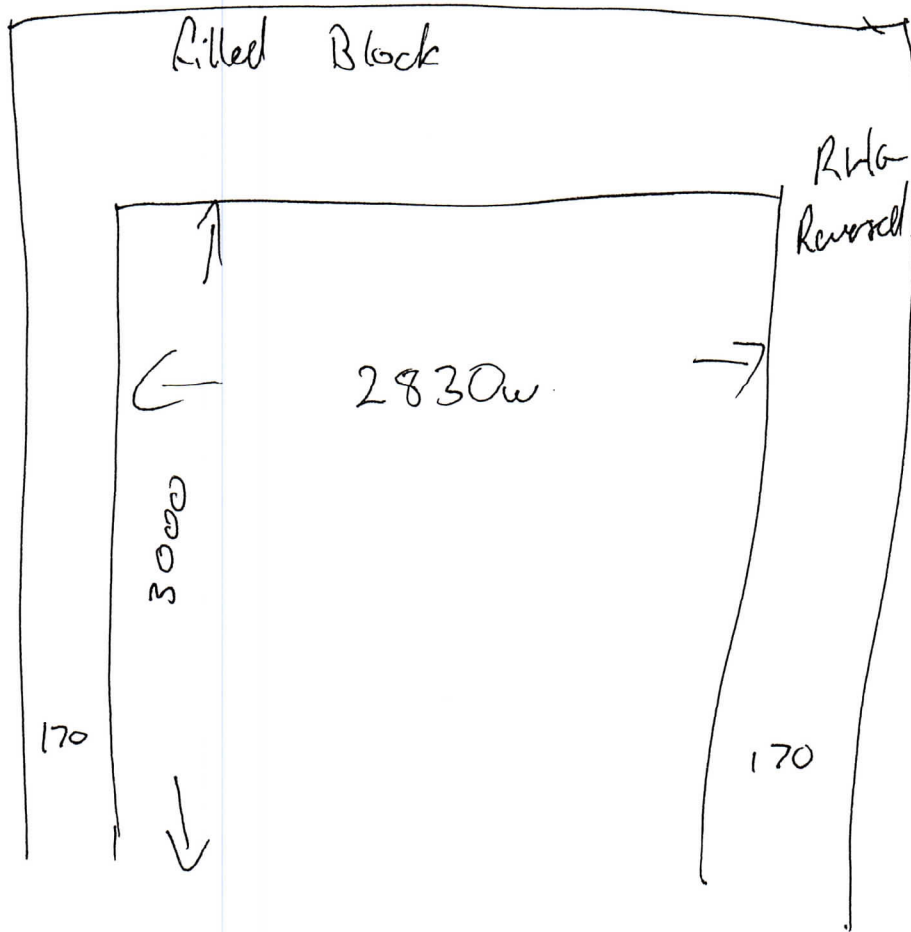

Longvale Auto Works.

3000 h x 2830w . Ironstone .

R/W Reversed . 75 Solid.

Able Master